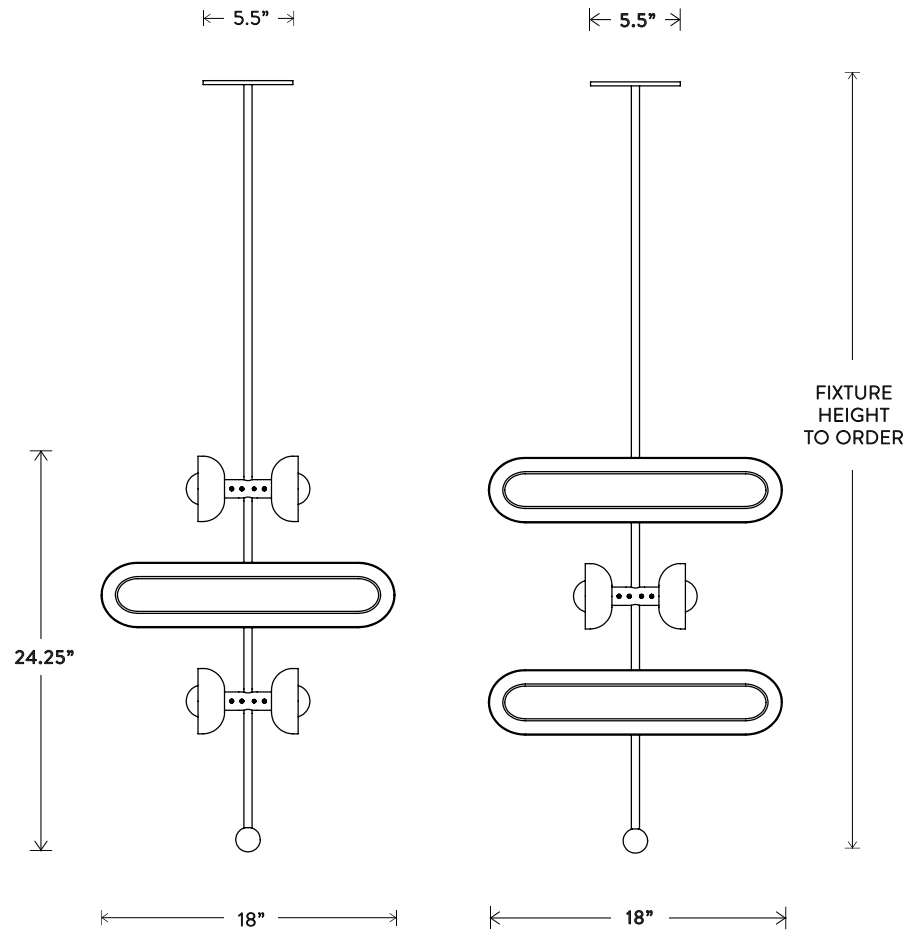

CIRCUIT™ 6

STACKED

THE CIRCUIT SERIES CREATES RHYTHM WITH THE REPETITION OF PURE SHAPES. A GLOWING GLASS CAPSULE NESTS IN A BRASS SHADE, BECOMING A CONTAINED FORM THAT MULTIPLIES TO CONSTRUCT LARGER FIXTURES.

© 2016, APPARATUS LLC

APPARATUS

INFO@APPARATUSSTUDIO.COM / 646.527.9732

APPARATUSSTUDIO.COM

CIRCUIT™ 6

STACKED

DIMENSIONS: Ø 19
HEIGHT TO ORDER
MINIMUM HEIGHT 32"
INCLUDES UP TO 60"
ADDITIONAL HEIGHT \$10 PER INCH