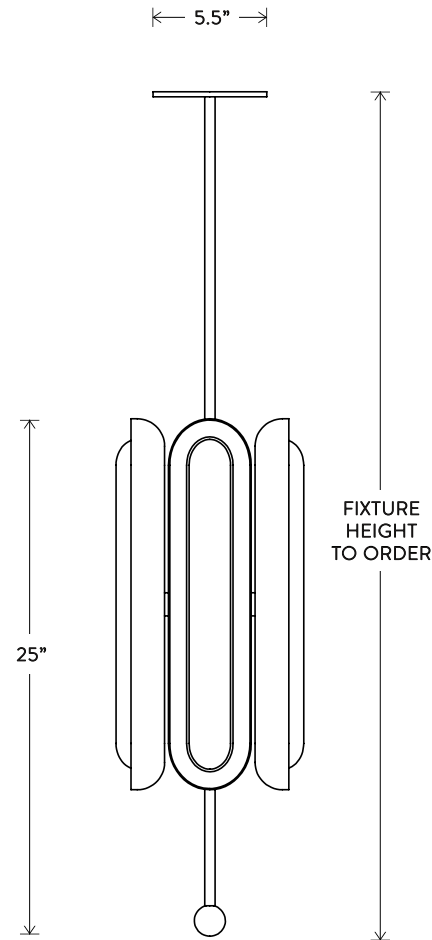

## CIRCUIT™ 4

VERTICAL

THE CIRCUIT SERIES CREATES RHYTHM WITH THE REPETITION OF PURE SHAPES. A GLOWING GLASS CAPSULE NESTS IN A BRASS SHADE, BECOMING A CONTAINED FORM THAT MULTIPLIES TO CONSTRUCT LARGER FIXTURES.

# CIRCUIT™ 4

VERTICAL

DIMENSIONS: Ø 9"  
HEIGHT TO ORDER  
MINIMUM HEIGHT 30"  
INCLUDES UP TO 60"  
ADDITIONAL HEIGHT \$10 PER INCH

LAMPING: 4 16W DIMMABLE LED MODULES  
1700 LUMENS EACH, 2700K COLOR TEMPERATURE  
LED ONBOARD DRIVER  
BULB LIFE: 50,000 HOURS