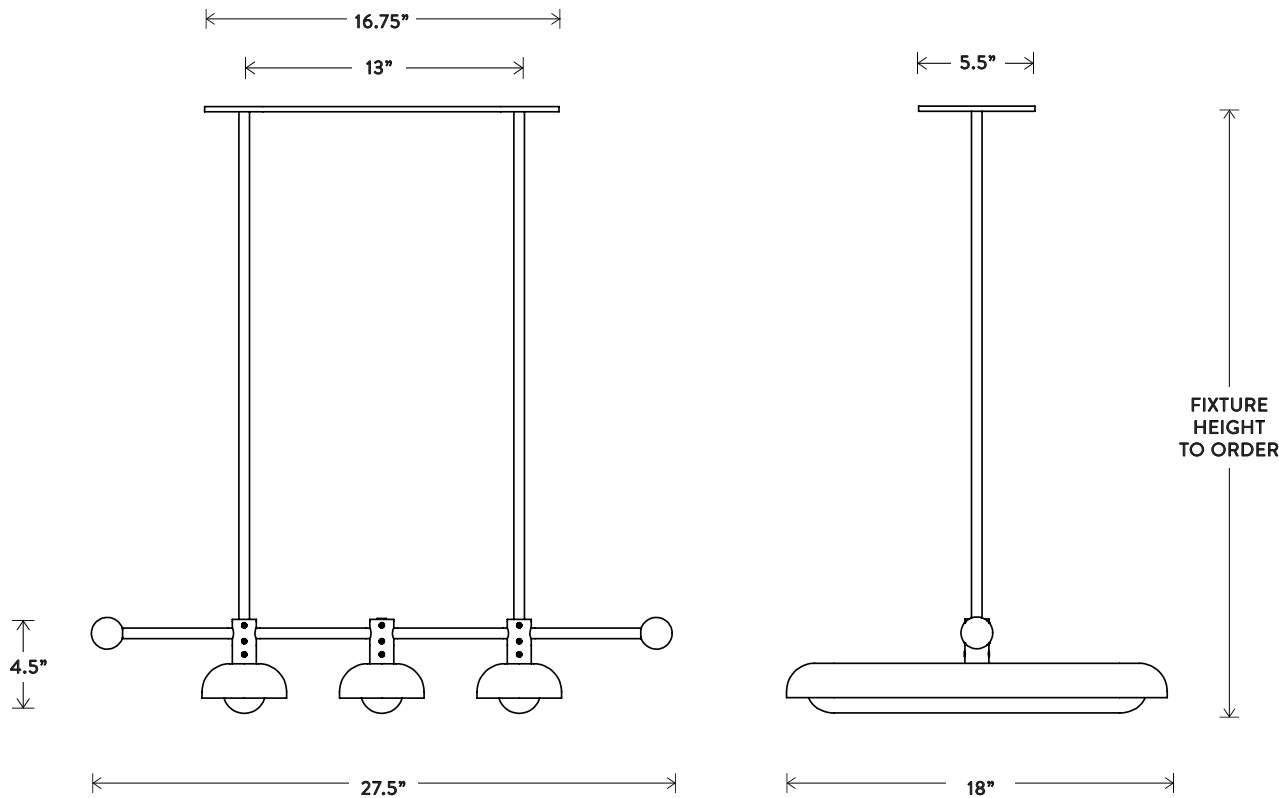

CIRCUIT™ 3

PENDANT

DIMENSIONS: 27.5" W, 18" D

HEIGHT TO ORDER

MINIMUM HEIGHT 7"

INCLUDES UP TO 60"

ADDITIONAL HEIGHT $20 PER INCH

LAMPING: 3 16W DIMMABLE LED MODULES
1700 LUMENS EACH, 2700K COLOR TEMPERATURE
LED ONBOARD DRIVER
BULB LIFE: 50,000 HOURS

CE / UL APPROVED

VOLTAGE: 120-240

FINISHED AND ASSEMBLED BY HAND IN NY FROM
DOMESTIC AND IMPORTED COMPONENTS.

CUSTOMIZATION AVAILABLE.

ALL PIECES MADE TO ORDER.

50% DEPOSIT REQUIRED.

BALANCE DUE PRIOR TO SHIPPING.

LEAD TIME APPROXIMATELY 8-10 WEEKS.

$6350

$7300 FOR TWO-TONE SHADES

TWO-TONE IS AGED BRASS SHADE INTERIOR WITH
BLACKENED BRASS SHADE EXTERIOR.

FINISHES TO ORDER

ADD 30% FOR TARNISHED SILVER

REQUIRES A MAGNETIC LOW VOLTAGE DIMMER

© 2016, APPARATUS LLC

APPARATUS

INFO@APPARATUSSTUDIO.COM / 646.527.9732

APPARATUSSTUDIO.COM