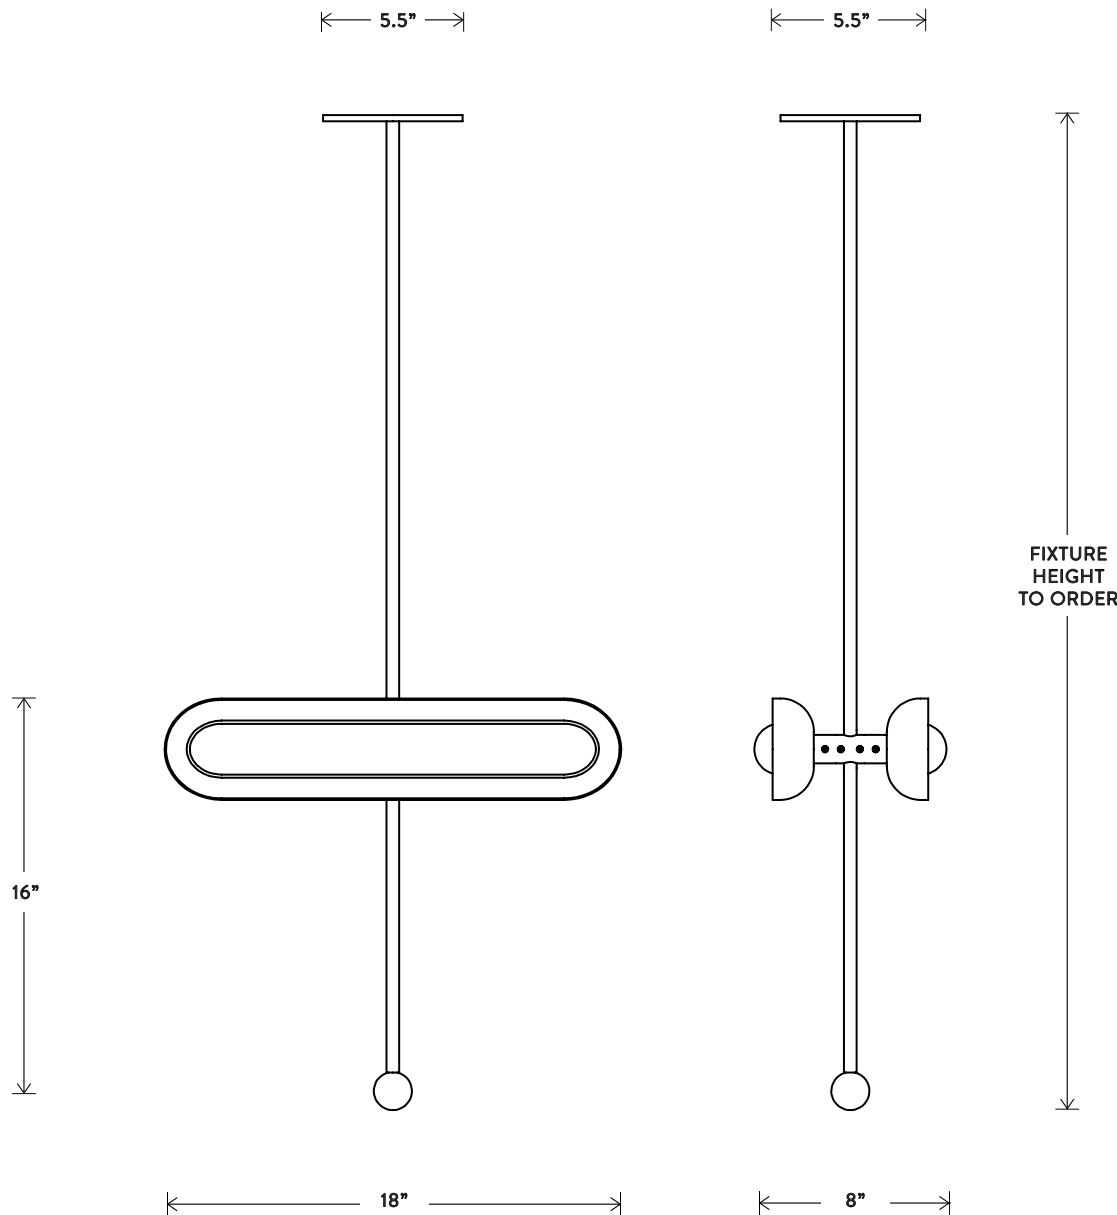

CIRCUIT™ 2 PENDANT HORIZONTAL

DIMENSIONS: 18" W, 8" D
HEIGHT TO ORDER
MINIMUM HEIGHT 24"
INCLUDES UP TO 60"
ADDITIONAL HEIGHT $10 PER INCH

LAMPING: 2 16W DIMMABLE LED MODULES
1700 LUMENS EACH, 2700K COLOR TEMPERATURE
LED ONBOARD DRIVER
BULB LIFE: 50,000 HOURS

CE / UL APPROVED
VOLTAGE: 120-240

FINISHED AND ASSEMBLED BY HAND IN NY FROM
DOMESTIC AND IMPORTED COMPONENTS.
CUSTOMIZATION AVAILABLE.
ALL PIECES MADE TO ORDER.
50% DEPOSIT REQUIRED.
BALANCE DUE PRIOR TO SHIPPING.
LEAD TIME APPROXIMATELY 8-10 WEEKS.

$4000
$4600 FOR TWO-TONE SHADES
FINISHES TO ORDER
ADD 30% FOR TARNISHED SILVER

REQUIRES A MAGNETIC LOW VOLTAGE DIMMER

© 2016, APPARATUS LLC

APPARATUS

INFO@APPARATUSSTUDIO.COM / 646.527.9732

APPARATUSSTUDIO.COM