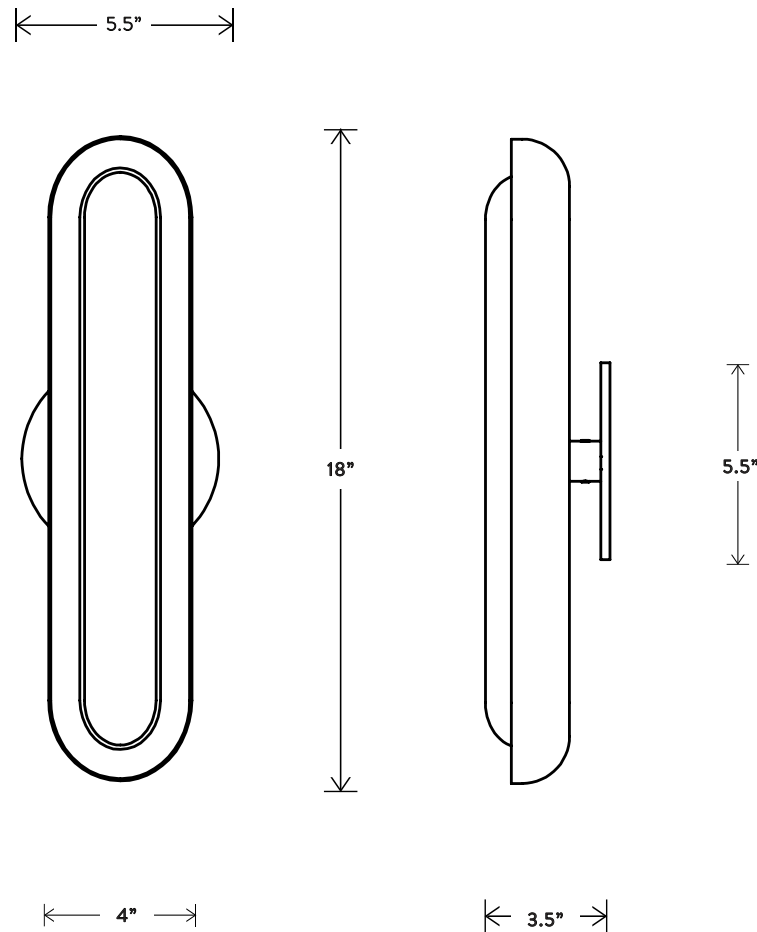

CIRCUIT™ 1

DIMENSIONS: 18" H, 5.5" W, 3.5" D

LAMPING: 1 16W DIMMABLE LED MODULE
1700 LUMENS, 2700K COLOR TEMPERATURE
LED ONBOARD DRIVER
BULB LIFE: 50,000 HOURS

CE / UL APPROVED
VOLTAGE: 120-240

FINISHED AND ASSEMBLED BY HAND IN NY FROM
DOMESTIC AND IMPORTED COMPONENTS.
CUSTOMIZATION AVAILABLE.
ALL PIECES MADE TO ORDER.
50% DEPOSIT REQUIRED.
BALANCE DUE PRIOR TO SHIPPING.
LEAD TIME APPROXIMATELY 8-10 WEEKS.

$2350
$2700 FOR TWO-TONE SHADES
TWO-TONE IS AGED BRASS SHADE INTERIOR WITH
BLACKENED BRASS SHADE EXTERIOR.
FINISHES TO ORDER
ADD 30% FOR TARNISHED SILVER

REQUIRES A MAGNETIC LOW VOLTAGE DIMMER

© 2016, APPARATUS LLC

APPARATUS

INFO@APPARATUSSTUDIO.COM / 646.527.9732

APPARATUSSTUDIO.COM