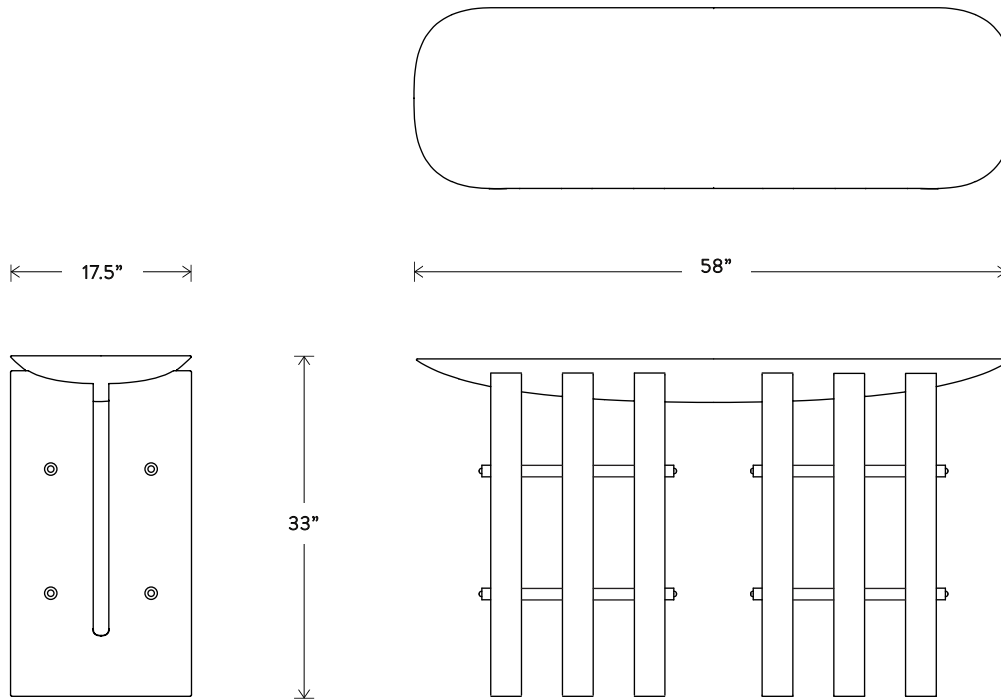

SEGMENT™ 6 CONSOLE TABLE

STUDIO EXCLUSIVE

DIMENSIONS: 33" H, 58" W, 17.5" D

FINISHED AND ASSEMBLED BY HAND IN NY FROM DOMESTIC COMPONENTS.
CUSTOMIZATION AVAILABLE.
ALL PIECES MADE TO ORDER.
50% DEPOSIT REQUIRED.
BALANCE DUE PRIOR TO SHIPPING.
LEAD TIME APPROXIMATELY 14-16 WEEKS.

AVAILABLE LACQUER COLORS: BLACK, CINNABAR, GREEN, IVORY, OXBLOOD

$29000

© 2017, APPARATUS LLC

APPARATUS

INFO@APPARATUSSTUDIO.COM / 646.527.9732

APPARATUSSTUDIO.COM