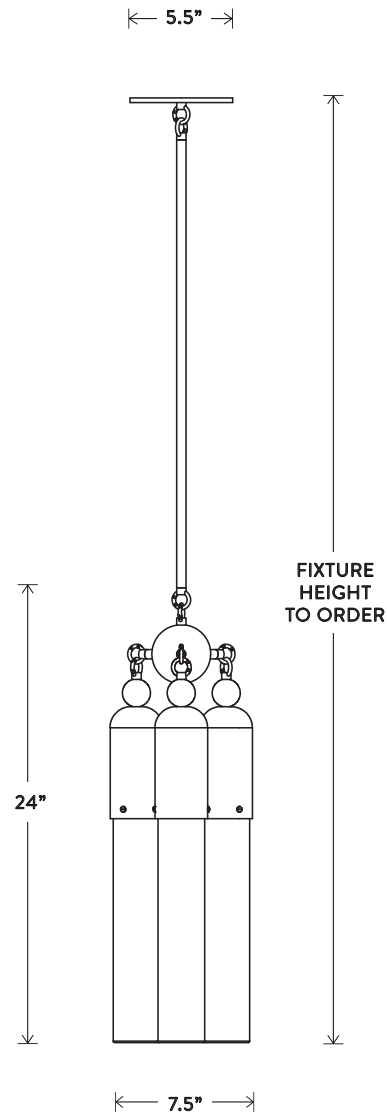

# TASSEL™ 3

PENDANT

DIMENSIONS:  $\varnothing 8.5"$   
HEIGHT TO ORDER  
MINIMUM HEIGHT 28"  
INCLUDES UP TO 60"  
ADDITIONAL HEIGHT \$10 PER INCH

LAMPING: 3 8W DIMMABLE LED MODULE  
1750 LUMENS, 2700K COLOR TEMPERATURE  
LED ONBOARD DRIVER  
BULB LIFE: 50,000 HOURS  
VOLTAGE: 120-240