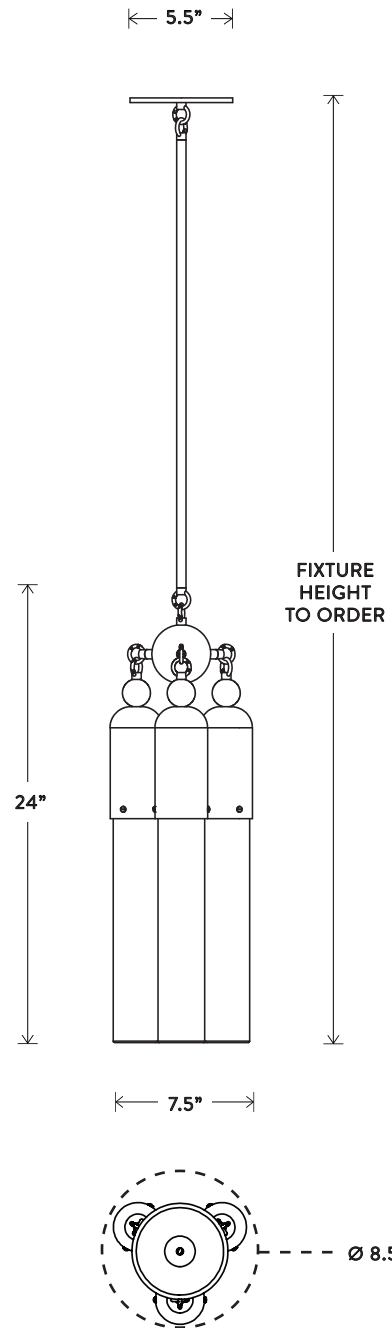

TASSEL™ 3

PENDANT

THE TASSEL SERIES CONDENSES THE WARMTH AND DECADENCE OF A TRADITIONAL CHANDELIER TO A CONCISE, MODERN CONCLUSION. EMANATING FROM A BRASS DOME, THE LIGHT IS AMPLIFIED AS IT REFRACTS THROUGH MOLD-BLOWN GLASS CYLINDERS.

© 2016, APPARATUS LLC

APPARATUS

INFO@APPARATUSSTUDIO.COM / 646.527.9732

APPARATUSSTUDIO.COM

TASSEL™ 3

PENDANT

DIMENSIONS: Ø 8.5"
HEIGHT TO ORDER
MINIMUM HEIGHT 25"
INCLUDES UP TO 60"
ADDITIONAL HEIGHT \$10 PER INCH