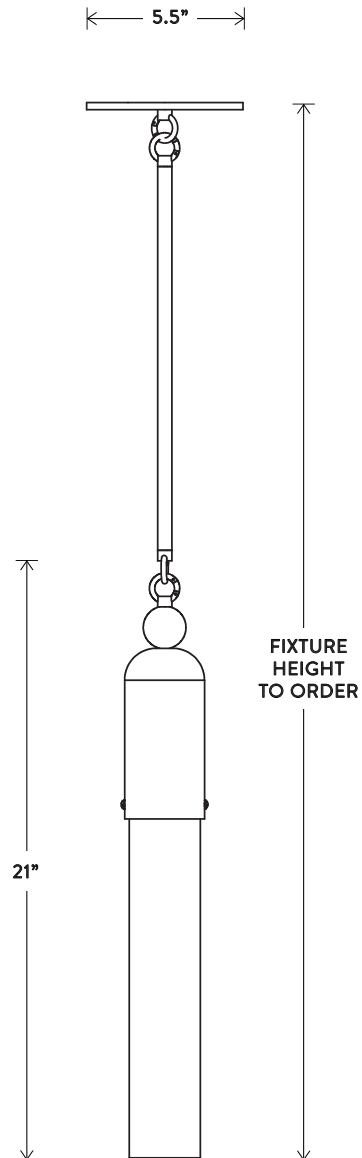

TASSEL™ 1

PENDANT

THE TASSEL SERIES CONDENSES THE WARMTH AND DECADENCE OF A TRADITIONAL CHANDELIER TO A CONCISE, MODERN CONCLUSION. EMANATING FROM A BRASS DOME, THE LIGHT IS AMPLIFIED AS IT REFRACTS THROUGH MOLD-BLOWN GLASS CYLINDERS.

© 2016, APPARATUS LLC

APPARATUS

INFO@APPARATUSSTUDIO.COM / 646.527.9732

APPARATUSSTUDIO.COM

TASSEL™ 1

PENDANT

DIMENSIONS: Ø 3"
HEIGHT TO ORDER
MINIMUM HEIGHT 26"
INCLUDES UP TO 60"
ADDITIONAL HEIGHT \$10 PER INCH