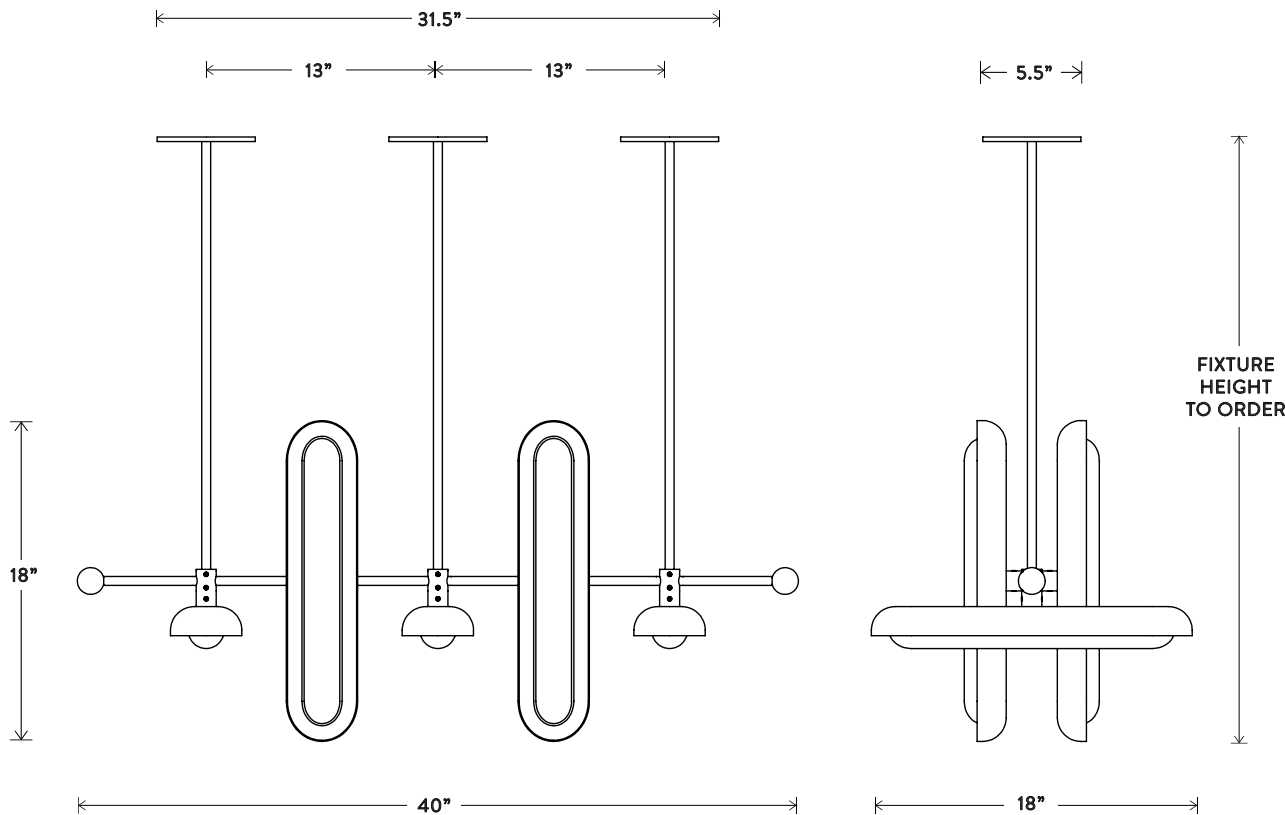

CIRCUIT™ 7

ALTERNATING

DIMENSIONS: 40" W, 18" D
HEIGHT TO ORDER
MINIMUM HEIGHT 24"
INCLUDES UP TO 60"
ADDITIONAL HEIGHT $30 PER INCH

LAMPING: 7 16W DIMMABLE LED MODULES
1700 LUMENS EACH, 2700K COLOR TEMPERATURE
LED ONBOARD DRIVER
BULB LIFE: 50,000 HOURS

CE / UL APPROVED
VOLTAGE: 120-240

FINISHED AND ASSEMBLED BY HAND IN NY FROM
DOMESTIC AND IMPORTED COMPONENTS.
CUSTOMIZATION AVAILABLE.
ALL PIECES MADE TO ORDER.
50% DEPOSIT REQUIRED.
BALANCE DUE PRIOR TO SHIPPING.
LEAD TIME APPROXIMATELY 8-10 WEEKS.

$10900
$12550 FOR TWO-TONE SHADES
TWO-TONE IS AGED BRASS SHADE INTERIOR WITH
BLACKENED BRASS SHADE EXTERIOR.
FINISHES TO ORDER
ADD 30% FOR TARNISHED SILVER

REQUIRES A MAGNETIC LOW VOLTAGE DIMMER

© 2016, APPARATUS LLC

APPARATUS

INFO@APPARATUSSTUDIO.COM / 646.527.9732

APPARATUSSTUDIO.COM