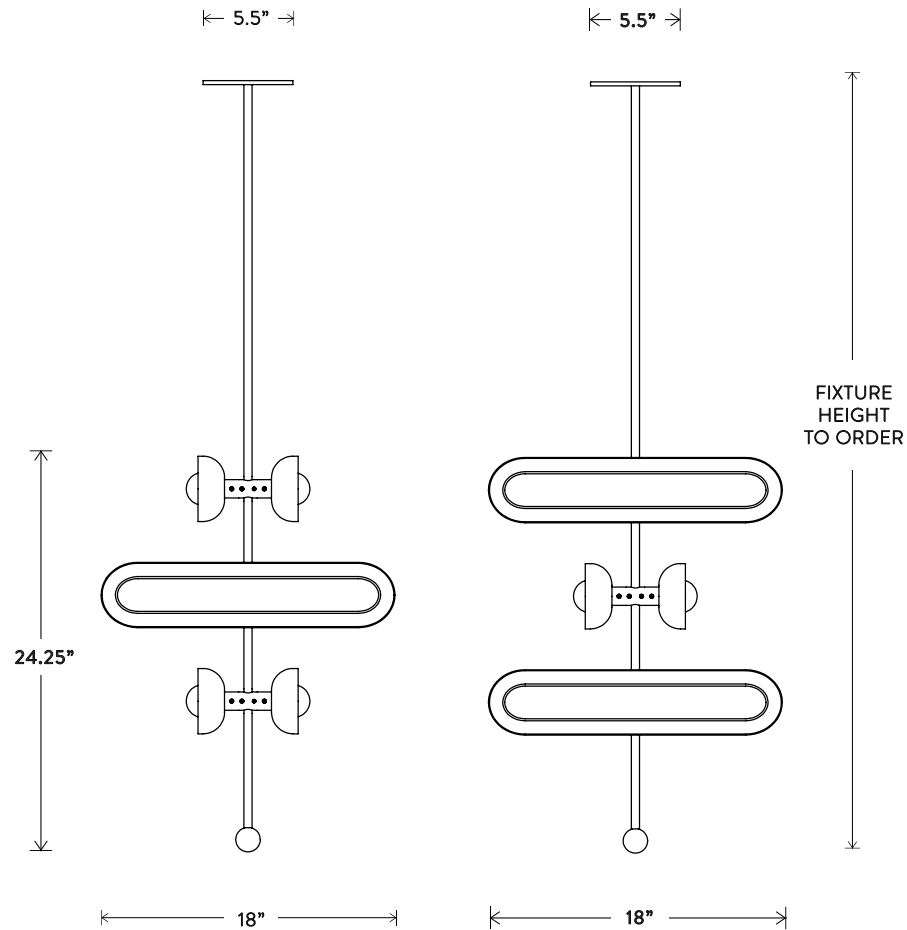

CIRCUIT™ 6

STACKED

THE CIRCUIT SERIES CREATES RHYTHM WITH THE REPETITION OF PURE SHAPES. A GLOWING GLASS CAPSULE NESTS IN A BRASS SHADE, BECOMING A CONTAINED FORM THAT MULTIPLIES TO CONSTRUCT LARGER FIXTURES.

© 2016, APPARATUS LLC

APPARATUS

INFO@APPARATUSSTUDIO.COM / 646.527.9732

APPARATUSSTUDIO.COM

CIRCUIT™ 6

STACKED

DIMENSIONS: $\varnothing 19$
HEIGHT TO ORDER
MINIMUM HEIGHT 32"
INCLUDES UP TO 60"
ADDITIONAL HEIGHT \$10 PER INCH