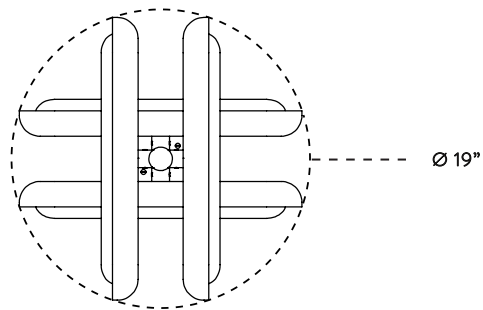

CIRCUIT™ 6

STACKED

THE CIRCUIT SERIES CREATES RHYTHM WITH THE REPETITION OF PURE SHAPES. A GLOWING GLASS CAPSULE NESTS IN A BRASS SHADE, BECOMING A CONTAINED FORM THAT MULTIPLIES TO CONSTRUCT LARGER FIXTURES.

© 2016, APPARATUS LLC

APPARATUS

INFO@APPARATUSSTUDIO.COM / 646.527.9732

APPARATUSSTUDIO.COM

CIRCUIT™ 6

STACKED

DIMENSIONS: $\varnothing 19$
HEIGHT TO ORDER
MINIMUM HEIGHT 32"
INCLUDES UP TO 60"
ADDITIONAL HEIGHT \$10 PER INCH