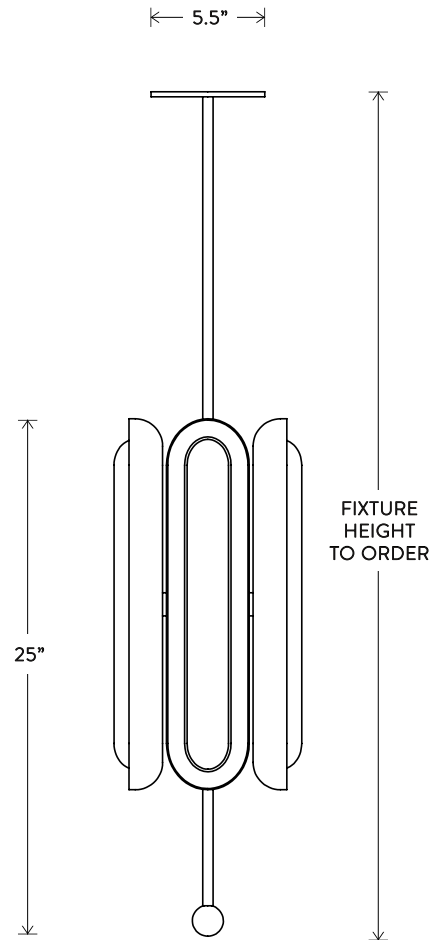

CIRCUIT™ 4

VERTICAL

THE CIRCUIT SERIES CREATES RHYTHM WITH THE REPETITION OF PURE SHAPES. A GLOWING GLASS CAPSULE NESTS IN A BRASS SHADE, BECOMING A CONTAINED FORM THAT MULTIPLIES TO CONSTRUCT LARGER FIXTURES.

© 2016, APPARATUS LLC

APPARATUS

INFO@APPARATUSSTUDIO.COM / 646.527.9732

APPARATUSSTUDIO.COM

CIRCUIT™ 4

VERTICAL

DIMENSIONS: Ø 9"
HEIGHT TO ORDER
MINIMUM HEIGHT 30"
INCLUDES UP TO 60"
ADDITIONAL HEIGHT \$10 PER INCH