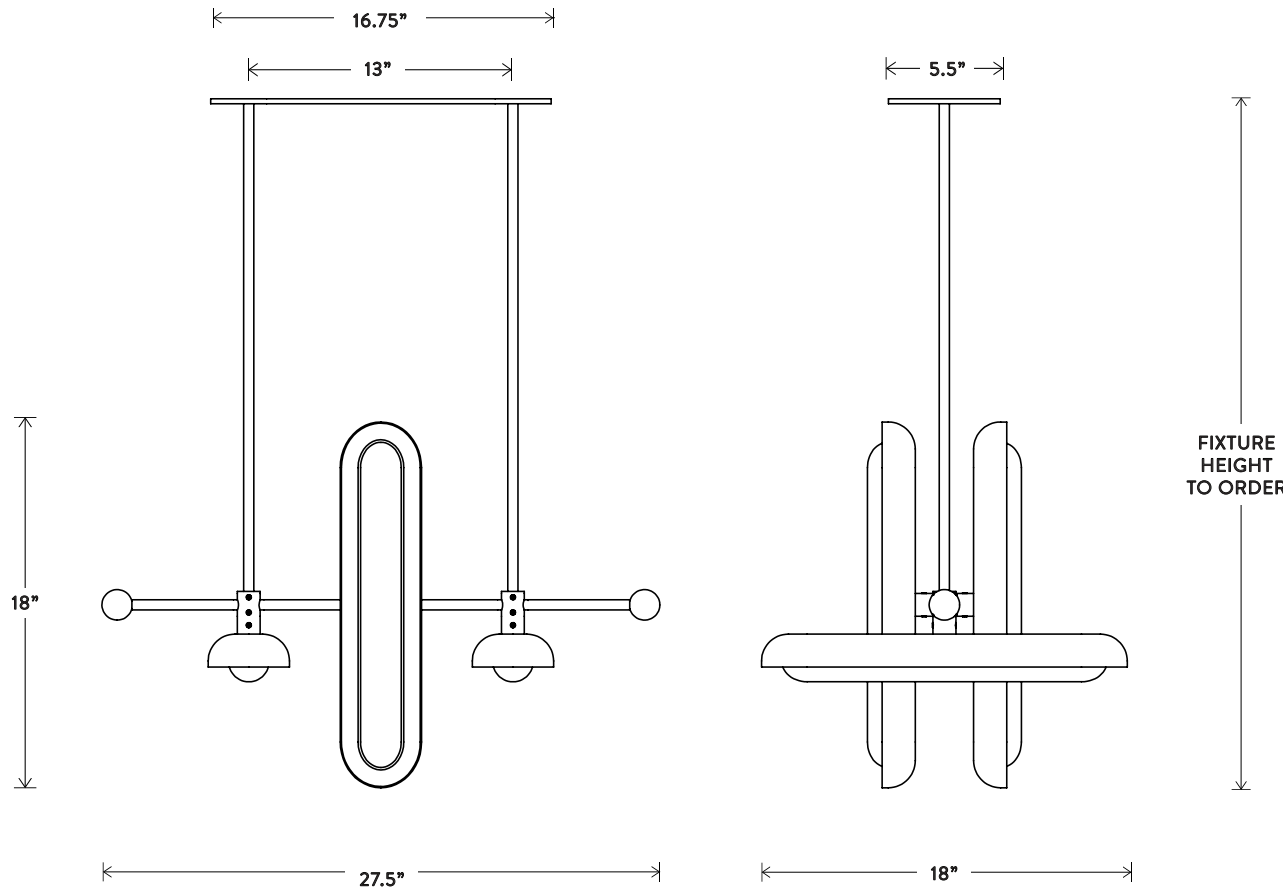

CIRCUIT™ 4

ALTERNATING

DIMENSIONS: 27.5" W, 18" D

HEIGHT TO ORDER

MINIMUM HEIGHT 24"

INCLUDES UP TO 60"

ADDITIONAL HEIGHT $20 PER INCH

LAMPING: 4 16W DIMMABLE LED MODULES
1700 LUMENS EACH, 2700K COLOR TEMPERATURE
LED ONBOARD DRIVER
BULB LIFE: 50,000 HOURS

CE / UL APPROVED

VOLTAGE: 120-240

FINISHED AND ASSEMBLED BY HAND IN NY FROM
DOMESTIC AND IMPORTED COMPONENTS.

CUSTOMIZATION AVAILABLE.

ALL PIECES MADE TO ORDER.

50% DEPOSIT REQUIRED.

BALANCE DUE PRIOR TO SHIPPING.

LEAD TIME APPROXIMATELY 8-10 WEEKS.

$7000

$8050 FOR TWO-TONE SHADES

TWO-TONE IS AGED BRASS SHADE INTERIOR WITH
BLACKENED BRASS SHADE EXTERIOR.

FINISHES TO ORDER

ADD 30% FOR TARNISHED SILVER

REQUIRES A MAGNETIC LOW VOLTAGE DIMMER

© 2016, APPARATUS LLC

APPARATUS

INFO@APPARATUSSTUDIO.COM / 646.527.9732

APPARATUSSTUDIO.COM