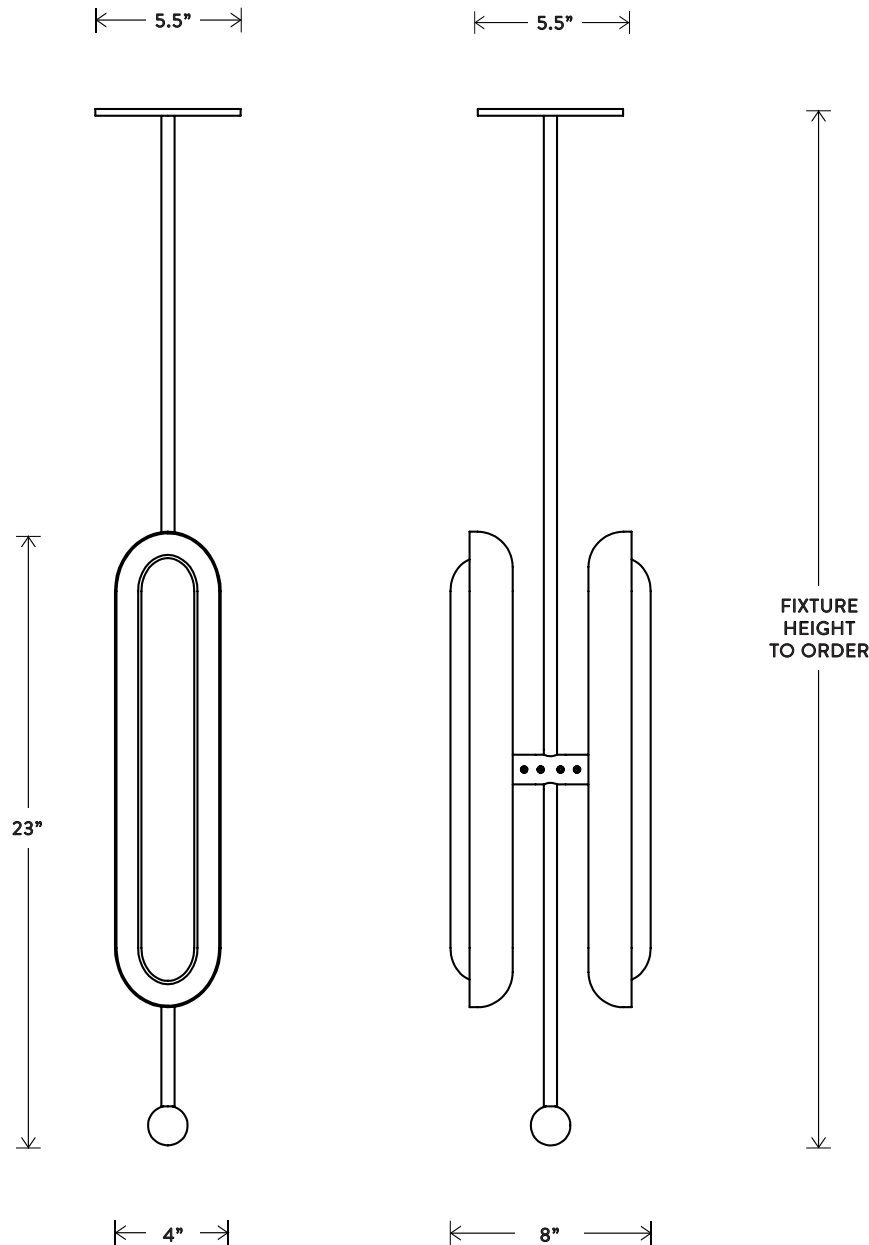

CIRCUIT™ 2 PENDANT VERTICAL

THE CIRCUIT SERIES CREATES RHYTHM WITH THE REPETITION OF PURE SHAPES. A GLOWING GLASS CAPSULE NESTS IN A BRASS SHADE, BECOMING A CONTAINED FORM THAT MULTIPLIES TO CONSTRUCT LARGER FIXTURES.

© 2016, APPARATUS LLC

APPARATUS

INFO@APPARATUSSTUDIO.COM / 646.527.9732

APPARATUSSTUDIO.COM

CIRCUIT™ 2 PENDANT VERTICAL

DIMENSIONS: 4" W, 8" D
HEIGHT TO ORDER
MINIMUM HEIGHT 28"
INCLUDES UP TO 60"
ADDITIONAL HEIGHT \$10 PER INCH

LAMPING: 2 16W DIMMABLE LED MODULES
1700 LUMENS EACH, 2700K COLOR TEMPERATURE
LED ONBOARD DRIVER
BULB LIFE: 50,000 HOURS

CE / UL APPROVED
VOLTAGE: 120-240

FINISHED AND ASSEMBLED BY HAND IN NY FROM
DOMESTIC AND IMPORTED COMPONENTS.
CUSTOMIZATION AVAILABLE.
ALL PIECES MADE TO ORDER.
50% DEPOSIT REQUIRED.
BALANCE DUE PRIOR TO SHIPPING.
LEAD TIME APPROXIMATELY 8-10 WEEKS.