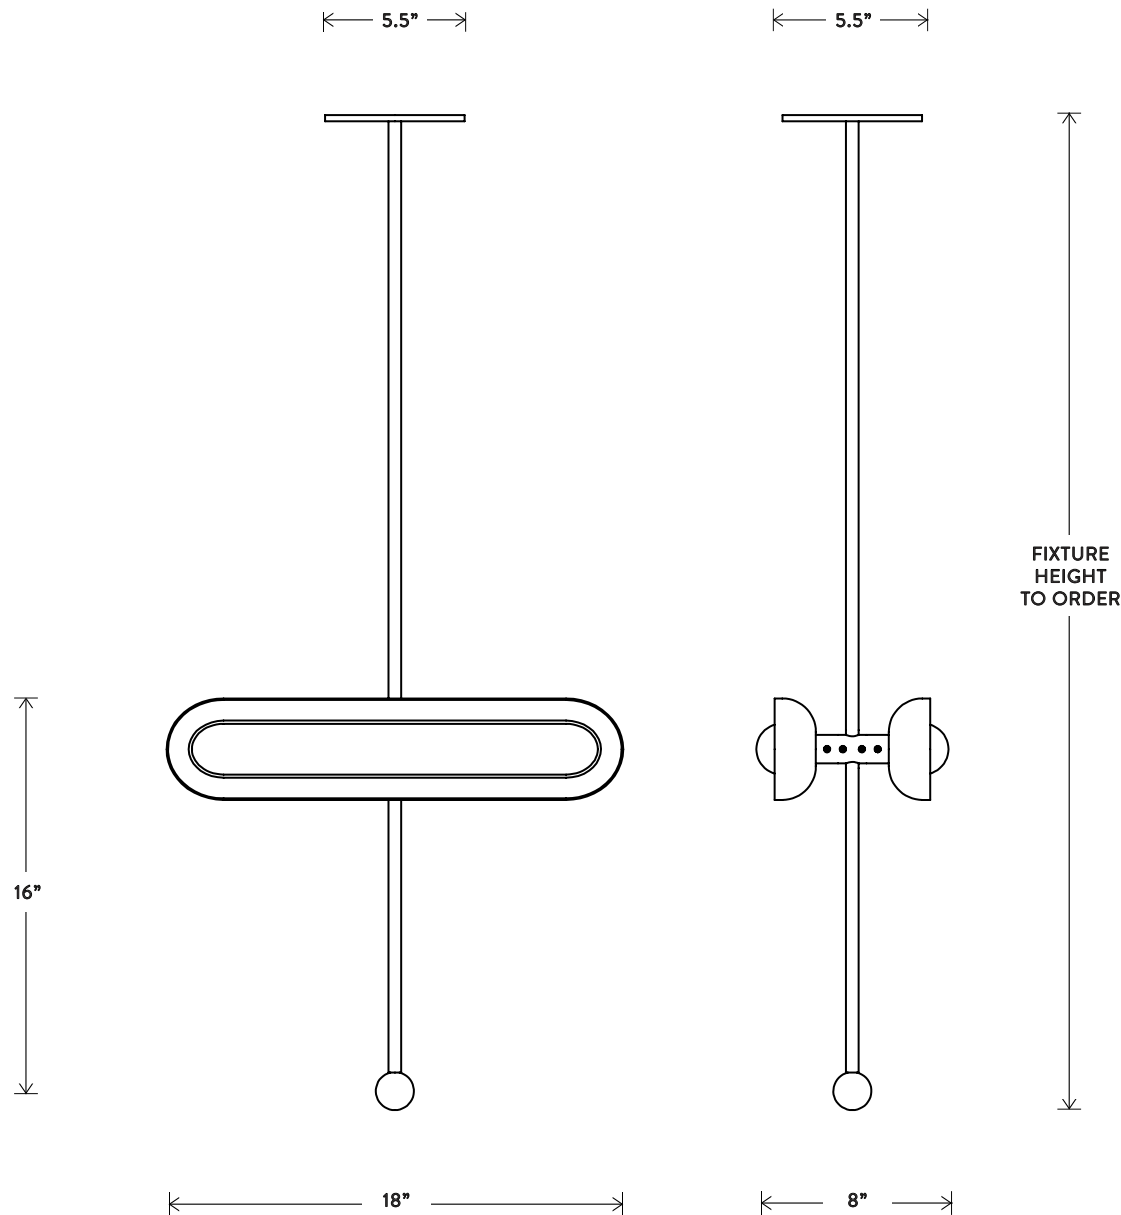

CIRCUIT™ 2 PENDANT HORIZONTAL

DIMENSIONS: 18" W, 8" D
HEIGHT TO ORDER
MINIMUM HEIGHT 24"
INCLUDES UP TO 60"
ADDITIONAL HEIGHT $10 PER INCH

LAMPING: 2 16W DIMMABLE LED MODULES
1700 LUMENS EACH, 2700K COLOR TEMPERATURE
LED ONBOARD DRIVER
BULB LIFE: 50,000 HOURS

CE / UL APPROVED
VOLTAGE: 120-240

FINISHED AND ASSEMBLED BY HAND IN NY FROM
DOMESTIC AND IMPORTED COMPONENTS.
CUSTOMIZATION AVAILABLE.
ALL PIECES MADE TO ORDER.
50% DEPOSIT REQUIRED.
BALANCE DUE PRIOR TO SHIPPING.
LEAD TIME APPROXIMATELY 8-10 WEEKS.

$3900
$4500 FOR TWO-TONE SHADES
FINISHES TO ORDER
ADD 30% FOR TARNISHED SILVER

REQUIRES A MAGNETIC LOW VOLTAGE DIMMER

© 2016, APPARATUS LLC

APPARATUS

INFO@APPARATUSSTUDIO.COM / 646.527.9732

APPARATUSSTUDIO.COM