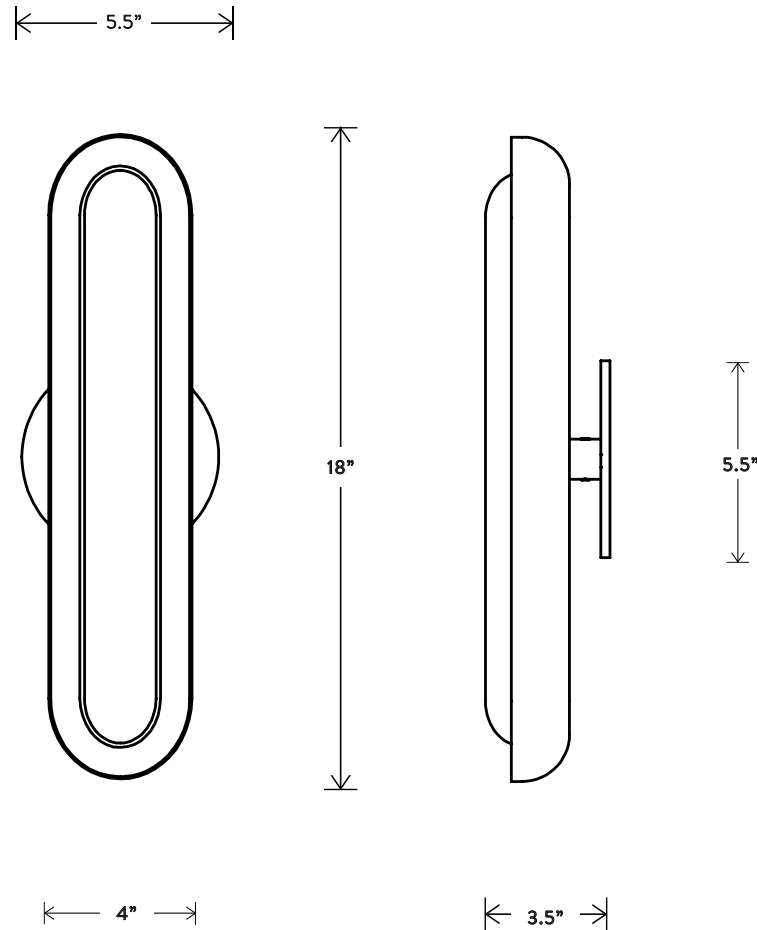

CIRCUIT™ 1

DIMENSIONS: 18" H, 5.5" W, 3.5" D

LAMPING: 1 16W DIMMABLE LED MODULE
1700 LUMENS, 2700K COLOR TEMPERATURE
LED ONBOARD DRIVER
BULB LIFE: 50,000 HOURS

CE / UL APPROVED
VOLTAGE: 120-240

FINISHED AND ASSEMBLED BY HAND IN NY FROM
DOMESTIC AND IMPORTED COMPONENTS.
CUSTOMIZATION AVAILABLE.
ALL PIECES MADE TO ORDER.
50% DEPOSIT REQUIRED.
BALANCE DUE PRIOR TO SHIPPING.
LEAD TIME APPROXIMATELY 8-10 WEEKS.

$2300
$2650 FOR TWO-TONE SHADES
TWO-TONE IS AGED BRASS SHADE INTERIOR WITH
BLACKENED BRASS SHADE EXTERIOR.
FINISHES TO ORDER
ADD 30% FOR TARNISHED SILVER

REQUIRES A MAGNETIC LOW VOLTAGE DIMMER

© 2016, APPARATUS LLC

APPARATUS

INFO@APPARATUSSTUDIO.COM / 646.527.9732

APPARATUSSTUDIO.COM