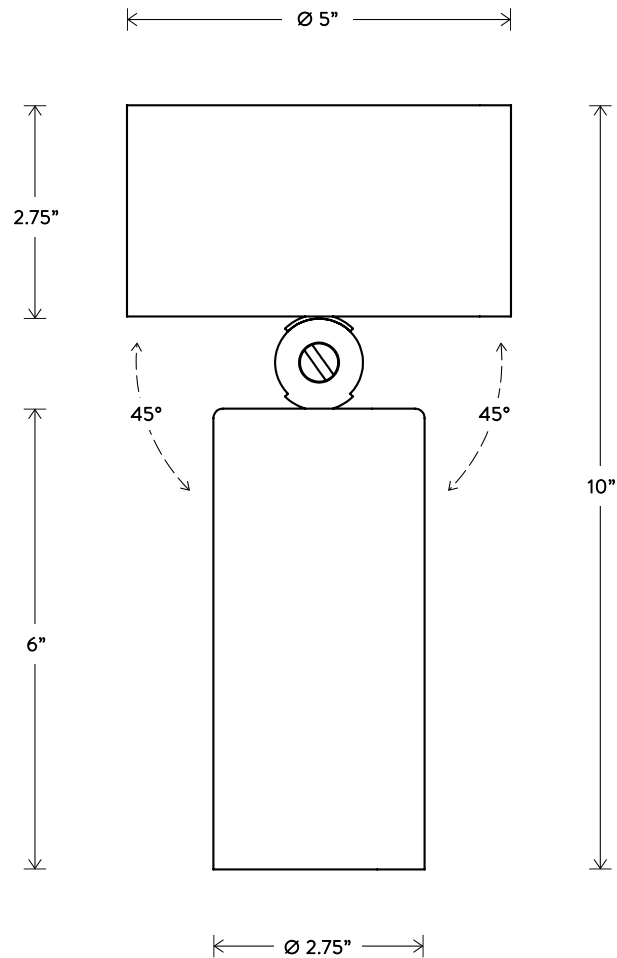

CYLINDER™

DOWNLIGHT

DIMENSIONS: 10" H, Ø 5"

120 V LAMPING:

1 DIMMABLE LED PAR20 BULB 10W EACH
10W BULB INCLUDED

240V LAMPING:

1 DIMMABLE LED PAR20 BULB 5W EACH
5W BULB INCLUDED

CE / UL APPROVED

VOLTAGE: 120-240

FINISHED AND ASSEMBLED BY HAND IN NY FROM
DOMESTIC AND IMPORTED COMPONENTS.

CUSTOMIZATION AVAILABLE.

ALL PIECES MADE TO ORDER.

50% DEPOSIT REQUIRED.

BALANCE DUE PRIOR TO SHIPPING.

LEAD TIME APPROXIMATELY 8-10 WEEKS.

$1250

FINISHES TO ORDER

ADD 30% FOR TARNISHED SILVER

© 2015, APPARATUS LLC

APPARATUS

INFO@APPARATUSSTUDIO.COM / 646.527.9732

APPARATUSSTUDIO.COM