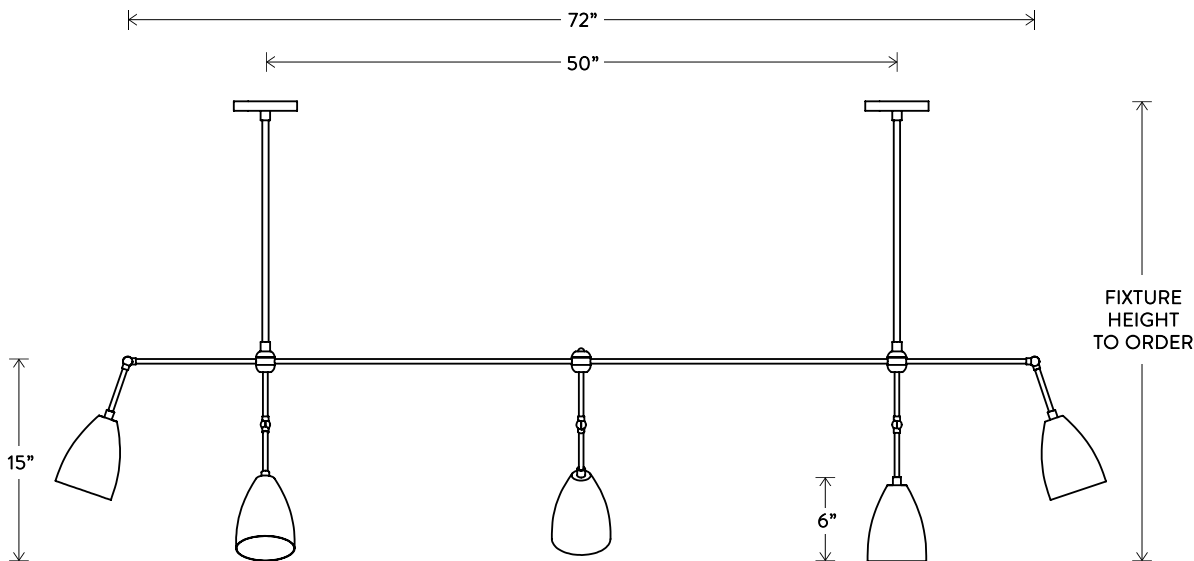

TWIG™ 5

DIMENSIONS: 72" W

HEIGHT TO ORDER
INCLUDES UP TO 60"
ADDITIONAL HEIGHT $20 PER INCH
MINIMUM HEIGHT 18"

LAMPING: MAX 60W EACH
5 3W DIMMABLE LED BULBS INCLUDED
240 LUMENS EACH, 2500K COLOR TEMPERATURE
BULB LIFE: 30,000 HOURS
120V: E26 GLOBE MEDIUM, Ø 1.75"
240V: E27 GLOBE MEDIUM, Ø 1.75"

CE / UL APPROVED
VOLTAGE: 120-240

FINISHED AND ASSEMBLED BY HAND IN NY FROM
DOMESTIC AND IMPORTED COMPONENTS.
CUSTOMIZATION AVAILABLE.
ALL PIECES MADE TO ORDER.
50% DEPOSIT REQUIRED.
BALANCE DUE PRIOR TO SHIPPING.
LEAD TIME APPROXIMATELY 8-10 WEEKS.

$4200
FINISHES TO ORDER
ADD 30% FOR TARNISHED SILVER

© 2013, APPARATUS LLC

APPARATUS

INFO@APPARATUSSTUDIO.COM / 646.527.9732

A P P A R A T U S S T U D I O . C O M