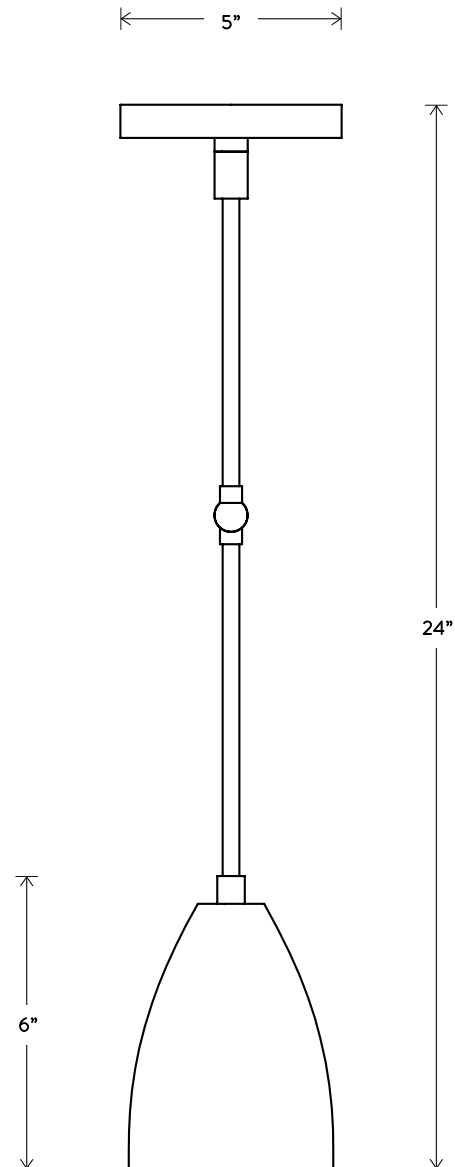

TWIG™ 1

DIMENSIONS: 24" H

LAMPING: MAX 60W EACH
1 3W DIMMABLE LED BULB INCLUDED
240 LUMENS EACH, 2500K COLOR TEMPERATURE
BULB LIFE: 30,000 HOURS
120V: E26 GLOBE MEDIUM, Ø 1.75"
240V: E27 GLOBE MEDIUM, Ø 1.75"

CE / UL APPROVED
VOLTAGE: 120-240

FINISHED AND ASSEMBLED BY HAND IN NY FROM
DOMESTIC AND IMPORTED COMPONENTS.
CUSTOMIZATION AVAILABLE.
ALL PIECES MADE TO ORDER.
50% DEPOSIT REQUIRED.
BALANCE DUE PRIOR TO SHIPPING.
LEAD TIME APPROXIMATELY 8-10 WEEKS.

$1200
FINISHES TO ORDER
ADD 30% FOR TARNISHED SILVER

© 2013, APPARATUS LLC

A P P A R A T U S

INFO@APPARATUSSTUDIO.COM / 646.527.9732

A P P A R A T U S S T U D I O . C O M