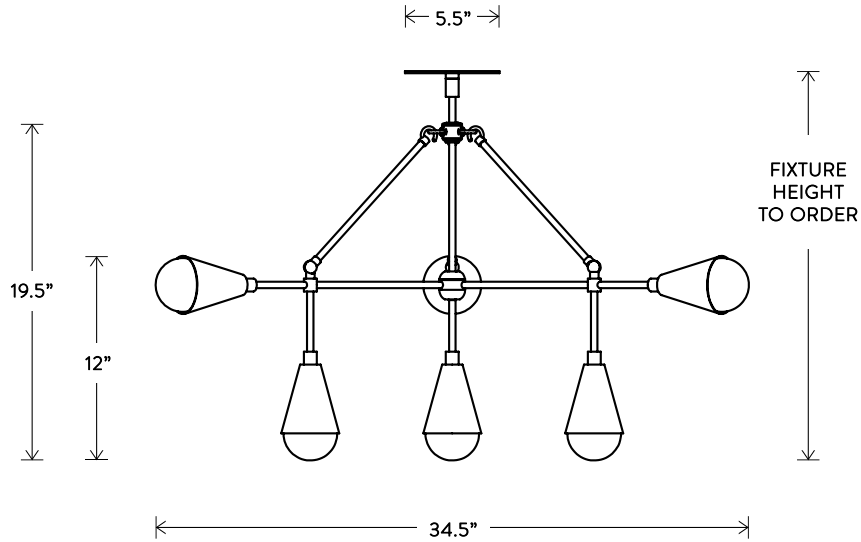

## TRIAD™ 6

DRAWING ON TRIGONOMETRIC PRINCIPLES, THIS FIXTURE IS A STUDY IN REPEATING TRIANGULAR AND CONICAL SHAPES. AVAILABLE IN SOLID BRASS OR WITH HAND-CAST PORCELAIN CONES THAT EMIT A DELICATE GLOW. CUSTOM CONFIGURATIONS AVAILABLE.

## TRIAD™ 6

DIMENSIONS: Ø 40"  
HEIGHT TO ORDER  
INCLUDES UP TO 60"  
ADDITIONAL HEIGHT \$10 PER INCH  
MINIMUM HEIGHT 21"

LAMPING: MAX 60W EACH  
6 3W DIMMABLE LED BULBS INCLUDED  
480 LUMENS EACH, 2500K COLOR TEMPERATURE  
BULB LIFE: 30,000 HOURS  
120V: E26 GLOBE LARGE, Ø 3"  
240V: E27 GLOBE LARGE, Ø 3"