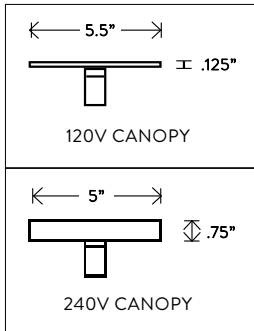

## TRIAD™ 6

DIMENSIONS: Ø 40"  
HEIGHT TO ORDER  
INCLUDES UP TO 60"  
ADDITIONAL HEIGHT \$10 PER INCH  
MINIMUM HEIGHT 21"

LAMPING: MAX 60W EACH  
6 3W DIMMABLE LED BULBS INCLUDED  
480 LUMENS EACH, 2500K COLOR TEMPERATURE  
BULB LIFE: 30,000 HOURS  
120V: E26 GLOBE LARGE, Ø 3"  
240V: E27 GLOBE LARGE, Ø 3"

CE / UL APPROVED  
VOLTAGE: 120-240

FINISHED AND ASSEMBLED BY HAND IN NY FROM  
DOMESTIC AND IMPORTED COMPONENTS.  
CUSTOMIZATION AVAILABLE.  
ALL PIECES MADE TO ORDER.  
50% DEPOSIT REQUIRED.  
BALANCE DUE PRIOR TO SHIPPING.  
LEAD TIME APPROXIMATELY 8-10 WEEKS.