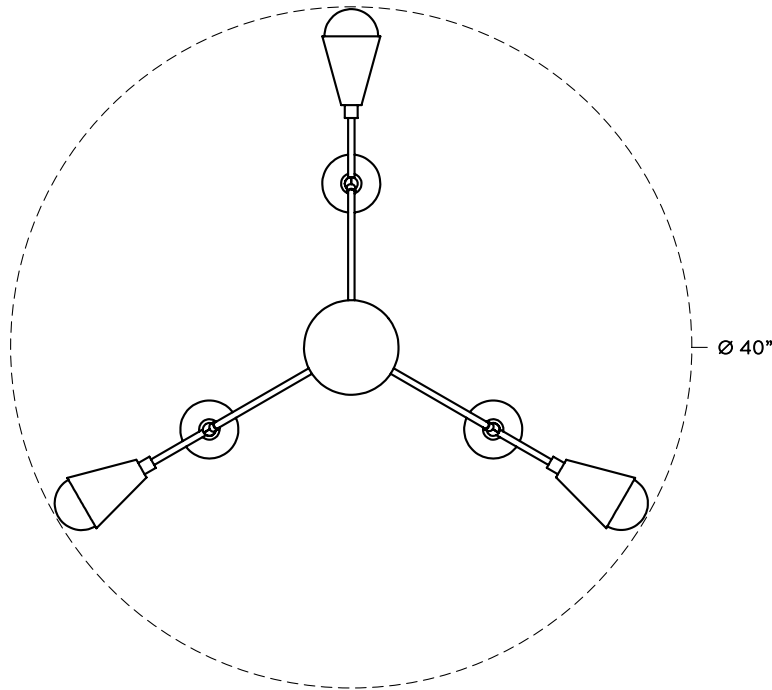

## TRIAD™ 6

DRAWING ON TRIGONOMETRIC PRINCIPLES, THIS FIXTURE IS A STUDY IN REPEATING TRIANGULAR AND CONICAL SHAPES. AVAILABLE IN SOLID BRASS OR WITH HAND-CAST PORCELAIN CONES THAT EMIT A DELICATE GLOW. CUSTOM CONFIGURATIONS AVAILABLE.

## TRIAD™ 6

DIMENSIONS: Ø 40"  
HEIGHT TO ORDER  
INCLUDES UP TO 60"  
ADDITIONAL HEIGHT \$10 PER INCH  
MINIMUM HEIGHT 21"

LAMPING: MAX 60W EACH  
6 3W DIMMABLE LED BULBS INCLUDED  
480 LUMENS EACH, 2500K COLOR TEMPERATURE  
BULB LIFE: 30,000 HOURS  
120V: E26 GLOBE LARGE, Ø 3"  
240V: E27 GLOBE LARGE, Ø 3"