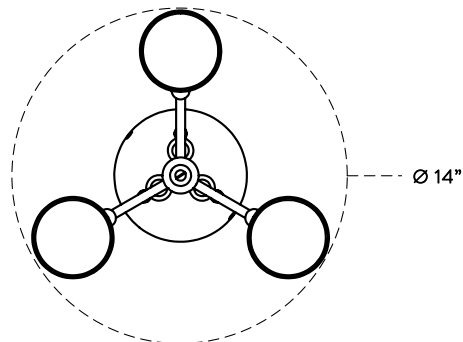

TRIAD™ 3

DRAWING ON TRIGONOMETRIC PRINCIPLES, THIS FIXTURE IS A STUDY IN REPEATING TRIANGULAR AND CONICAL SHAPES. AVAILABLE IN SOLID BRASS OR WITH HAND-CAST PORCELAIN CONES THAT EMIT A DELICATE GLOW. CUSTOM CONFIGURATIONS AVAILABLE.

© 2013, APPARATUS LLC

TRIAD™ 3

DIMENSIONS: Ø 14"
HEIGHT TO ORDER
INCLUDES UP TO 60"
ADDITIONAL HEIGHT \$10 PER INCH
MINIMUM HEIGHT 26.5"

LAMPING: MAX 60W EACH
3 3W DIMMABLE LED BULBS INCLUDED
480 LUMENS EACH, 2500K COLOR TEMPERATURE
BULB LIFE: 30,000 HOURS
120V: E26 GLOBE LARGE, Ø 3"
240V: E27 GLOBE LARGE, Ø 3"

CE / UL APPROVED
VOLTAGE: 120-240

FINISHED AND ASSEMBLED BY HAND IN NY FROM
DOMESTIC AND IMPORTED COMPONENTS.
CUSTOMIZATION AVAILABLE.
ALL PIECES MADE TO ORDER.
50% DEPOSIT REQUIRED.
BALANCE DUE PRIOR TO SHIPPING.
LEAD TIME APPROXIMATELY 8-10 WEEKS.