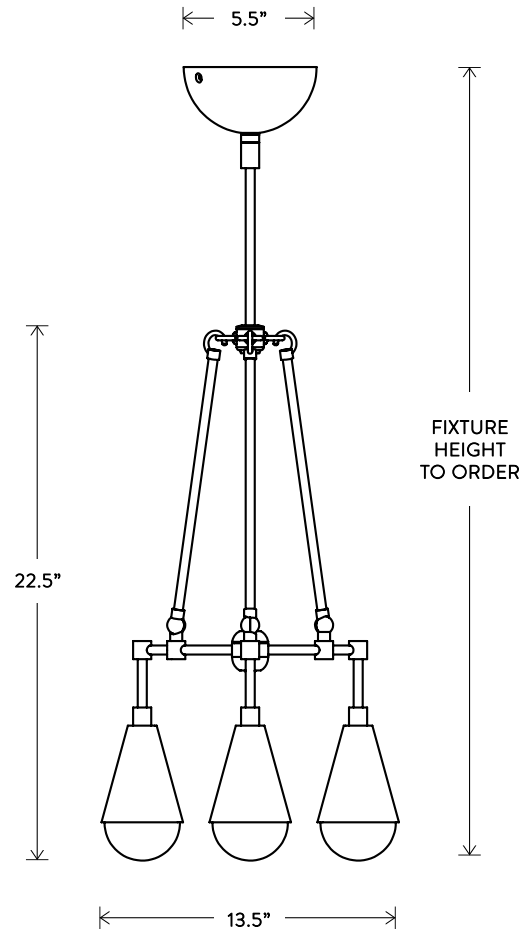

TRIAD™ 3

DRAWING ON TRIGONOMETRIC PRINCIPLES, THIS FIXTURE IS A STUDY IN REPEATING TRIANGULAR AND CONICAL SHAPES. AVAILABLE IN SOLID BRASS OR WITH HAND-CAST PORCELAIN CONES THAT EMIT A DELICATE GLOW. CUSTOM CONFIGURATIONS AVAILABLE.

© 2013, APPARATUS LLC

TRIAD™ 3

DIMENSIONS: Ø 14"
HEIGHT TO ORDER
INCLUDES UP TO 60"
ADDITIONAL HEIGHT \$10 PER INCH
MINIMUM HEIGHT 26.5"

LAMPING: MAX 60W EACH
3 3W DIMMABLE LED BULBS INCLUDED
480 LUMENS EACH, 2500K COLOR TEMPERATURE
BULB LIFE: 30,000 HOURS
120V: E26 GLOBE LARGE, Ø 3"
240V: E27 GLOBE LARGE, Ø 3"

CE / UL APPROVED
VOLTAGE: 120-240

FINISHED AND ASSEMBLED BY HAND IN NY FROM
DOMESTIC AND IMPORTED COMPONENTS.
CUSTOMIZATION AVAILABLE.
ALL PIECES MADE TO ORDER.
50% DEPOSIT REQUIRED.
BALANCE DUE PRIOR TO SHIPPING.
LEAD TIME APPROXIMATELY 8-10 WEEKS.