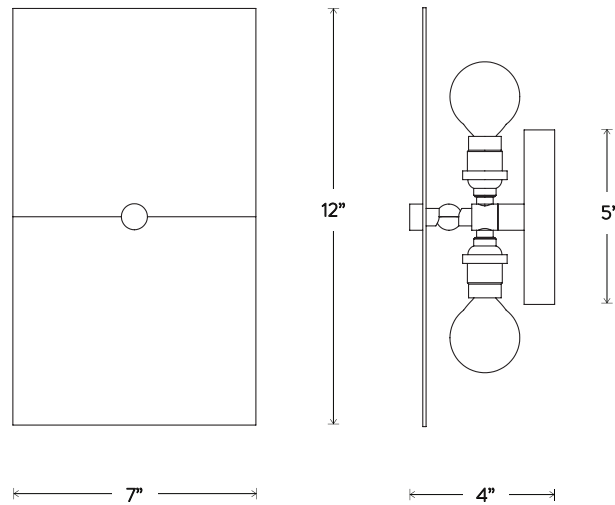

PIVOT™

SCONCE

DIMENSIONS: 12" H, 7" W, 4" D

LAMPING: MAX 60W EACH
2 3W DIMMABLE LED BULBS INCLUDED
240 LUMENS EACH, 2500K COLOR TEMPERATURE
BULB LIFE: 30,000 HOURS
120V: E12 GLOBE SM: MATTE WHITE, Ø 1.75"
240V: E14 GLOBE SM: MATTE WHITE, Ø 1.75"

CE / UL APPROVED
VOLTAGE: 120-240

FINISHED AND ASSEMBLED BY HAND IN NY FROM
DOMESTIC AND IMPORTED COMPONENTS.
CUSTOMIZATION AVAILABLE.
ALL PIECES MADE TO ORDER.
50% DEPOSIT REQUIRED.
BALANCE DUE PRIOR TO SHIPPING.
LEAD TIME APPROXIMATELY 8-10 WEEKS.

$1600

$1850 WITH EXTERNAL MOUNT KIT

FINISHES TO ORDER

ADD 30% FOR TARNISHED SILVER

© 2012, APPARATUS LLC

EXTERNAL MOUNT KIT INCLUDES
60" OF STEM

APPARATUS

INFO@APPARATUSSTUDIO.COM / 646.527.9732

APPARATUSSTUDIO.COM