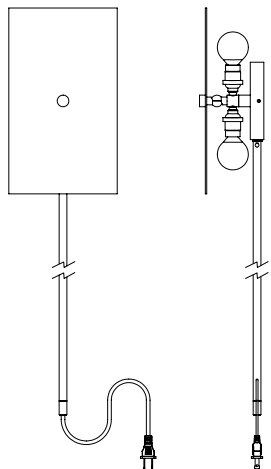

PIVOT™

SCONCE

DIMENSIONS: 12" H, 7" W, 4" D

LAMPING: MAX 60W EACH
2 3W DIMMABLE LED BULBS INCLUDED
240 LUMENS EACH, 2500K COLOR TEMPERATURE
BULB LIFE: 30,000 HOURS
120V: E12 GLOBE SM: MATTE WHITE, Ø 1.75"
240V: E14 GLOBE SM: MATTE WHITE, Ø 1.75"

CE / UL APPROVED
VOLTAGE: 120-240

FINISHED AND ASSEMBLED BY HAND IN NY FROM
DOMESTIC AND IMPORTED COMPONENTS.
CUSTOMIZATION AVAILABLE.
ALL PIECES MADE TO ORDER.
50% DEPOSIT REQUIRED.
BALANCE DUE PRIOR TO SHIPPING.
LEAD TIME APPROXIMATELY 8-10 WEEKS.

$1600

$1850 WITH EXTERNAL MOUNT KIT

FINISHES TO ORDER

ADD 30% FOR TARNISHED SILVER

© 2012, APPARATUS LLC

EXTERNAL MOUNT KIT INCLUDES
60" OF STEM

APPARATUS

INFO@APPARATUSSTUDIO.COM / 646.527.9732

APPARATUSSTUDIO.COM