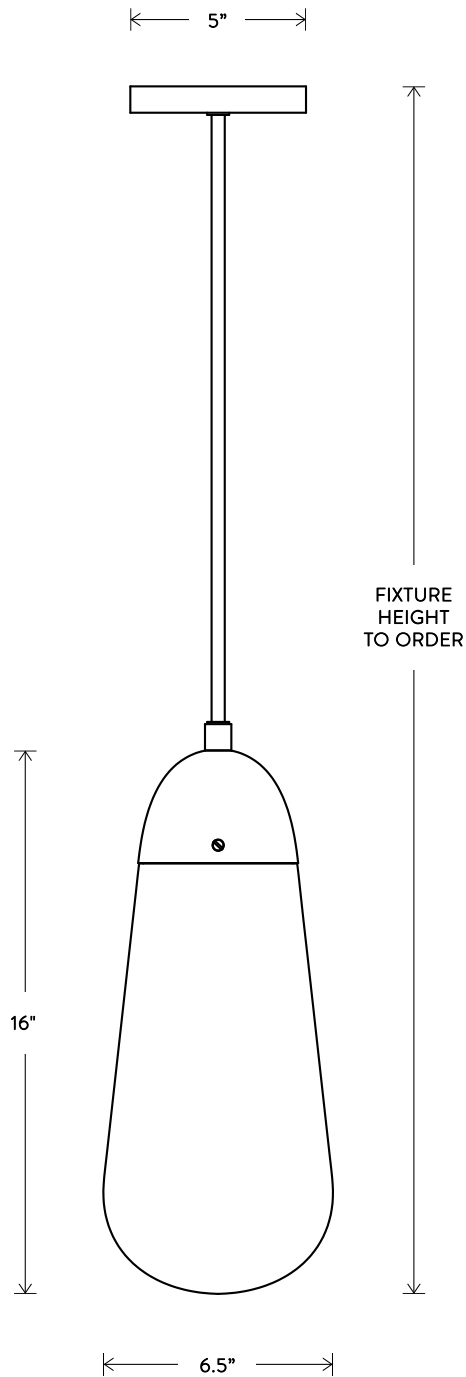

LARIAT™ 1

ETCHED GLASS TEAR DROPS HANG FROM WOVEN BRASS MESH. TAUT LINES ARE WEIGHTED BY ELONGATED ORBS, ADDRESSING AN INTERSECTION OF GEOMETRY AND GRAVITY.

© 2014, APPARATUS LLC

Patent No. D757,328

LARIAT™ 1

DIMENSIONS: Ø 6.5"
HEIGHT TO ORDER
INCLUDES UP TO 80"
ADDITIONAL HEIGHT \$10 PER INCH
MINIMUM HEIGHT 20"

LAMPING: MAX 60W EACH
13W DIMMABLE LED BULB INCLUDED
240 LUMENS EACH, 2500K COLOR TEMPERATURE
BULB LIFE: 30,000 HOURS
120V: E26 TUBE LARGE, Ø 1.5"
240V: E27 TUBE LARGE, Ø 1.5"

CE / UL APPROVED
VOLTAGE: 120-240

FINISHED AND ASSEMBLED BY HAND IN NY FROM
DOMESTIC AND IMPORTED COMPONENTS.
CUSTOMIZATION AVAILABLE.
ALL PIECES MADE TO ORDER.
50% DEPOSIT REQUIRED.
BALANCE DUE PRIOR TO SHIPPING.
LEAD TIME APPROXIMATELY 8-10 WEEKS.