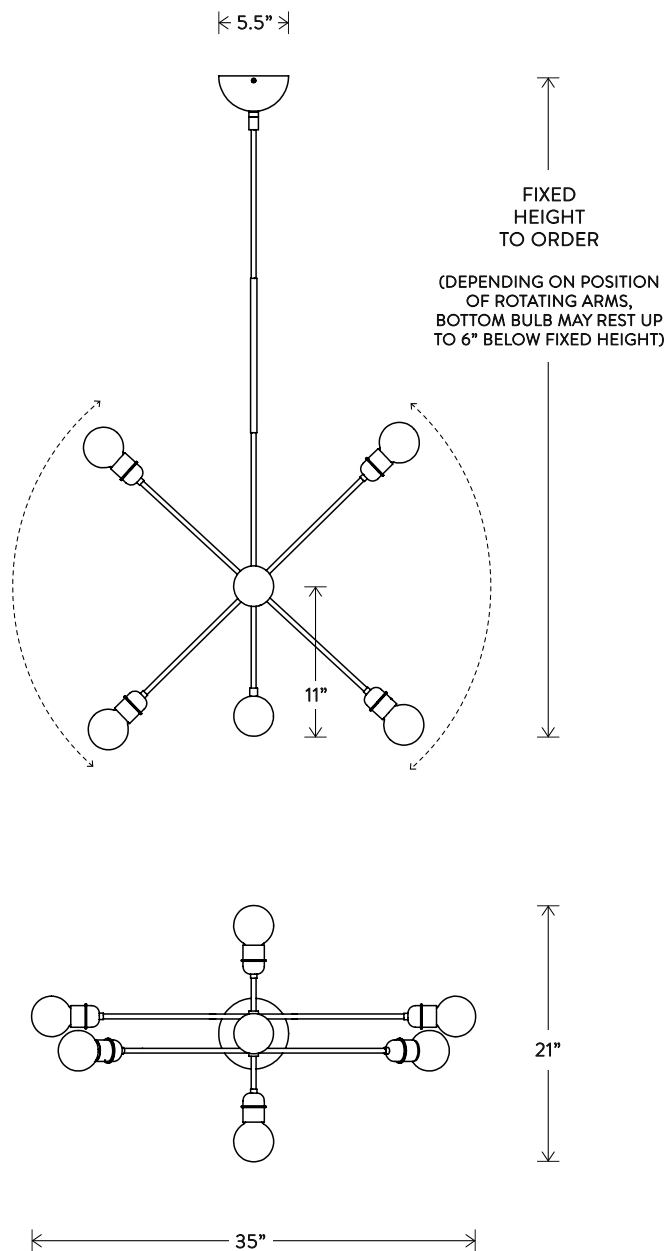

HIGHWIRE™ TANDEM SMALL

DIMENSIONS: 21" D, ROTATING ARMS 35"

HEIGHT TO ORDER

INCLUDES UP TO 60"

ADDITIONAL HEIGHT $10 PER INCH

MINIMUM HEIGHT 18"

LAMPING: MAX 60W EACH

6 3W DIMMABLE LED BULBS INCLUDED

200 LUMENS EACH, 2700K COLOR TEMPERATURE

BULB LIFE: 15,000 HOURS

120V: E26 GLOBE LG: CLEAR, Ø 3"

240V: E27 GLOBE LG: CLEAR, Ø 3"

CE / UL APPROVED

VOLTAGE: 120-240

FINISHED AND ASSEMBLED BY HAND IN NY FROM
DOMESTIC AND IMPORTED COMPONENTS.

CUSTOMIZATION AVAILABLE.

ALL PIECES MADE TO ORDER.

50% DEPOSIT REQUIRED.

BALANCE DUE PRIOR TO SHIPPING.

LEAD TIME APPROXIMATELY 8-10 WEEKS.

$4100

FINISHES TO ORDER

ADD 30% FOR TARNISHED SILVER

© 2013, APPARATUS LLC

APPARATUS

INFO@APPARATUSSTUDIO.COM / 646.527.9732

APPARATUSSTUDIO.COM