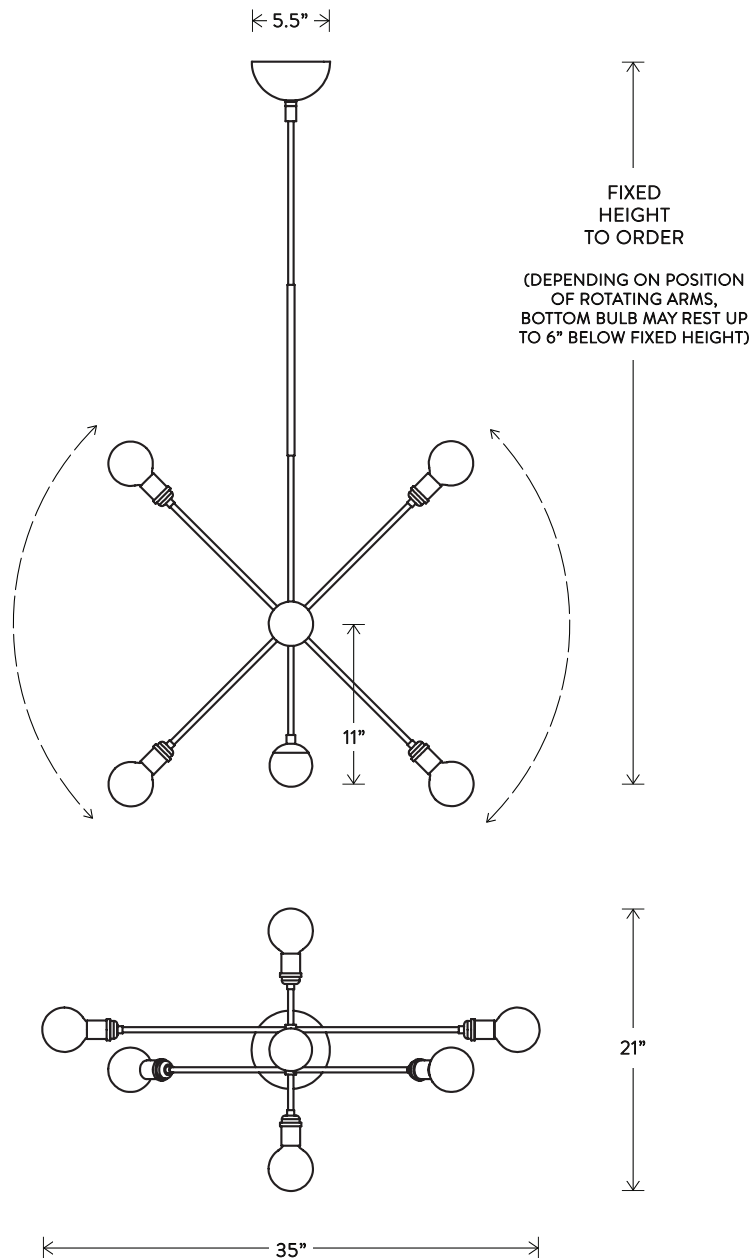

HIGHWIRE™ TANDEM SMALL

DIMENSIONS: 21" D, ROTATING ARMS 35"

HEIGHT TO ORDER

INCLUDES UP TO 60"

ADDITIONAL HEIGHT $10 PER INCH

MINIMUM HEIGHT 18"

LAMPING: 6 TYPE A G25 BULBS MAX 60W EACH

25W BULBS INCLUDED

UL APPROVED

VOLTAGE: 120-240

FINISHED AND ASSEMBLED BY HAND IN NY FROM

DOMESTIC AND IMPORTED COMPONENTS.

CUSTOMIZATION AVAILABLE.

ALL PIECES MADE TO ORDER.

50% DEPOSIT REQUIRED.

BALANCE DUE PRIOR TO SHIPPING.

LEAD TIME APPROXIMATELY 8-10 WEEKS.

$4100

FINISHES TO ORDER

ADD 30% FOR TARNISHED SILVER

© 2013, APPARATUS LLC

◀ RETURN TO THUMBNAILS

APPARATUS

INFO@APPARATUSSTUDIO.COM / 646.527.9732

APPARATUSSTUDIO.COM