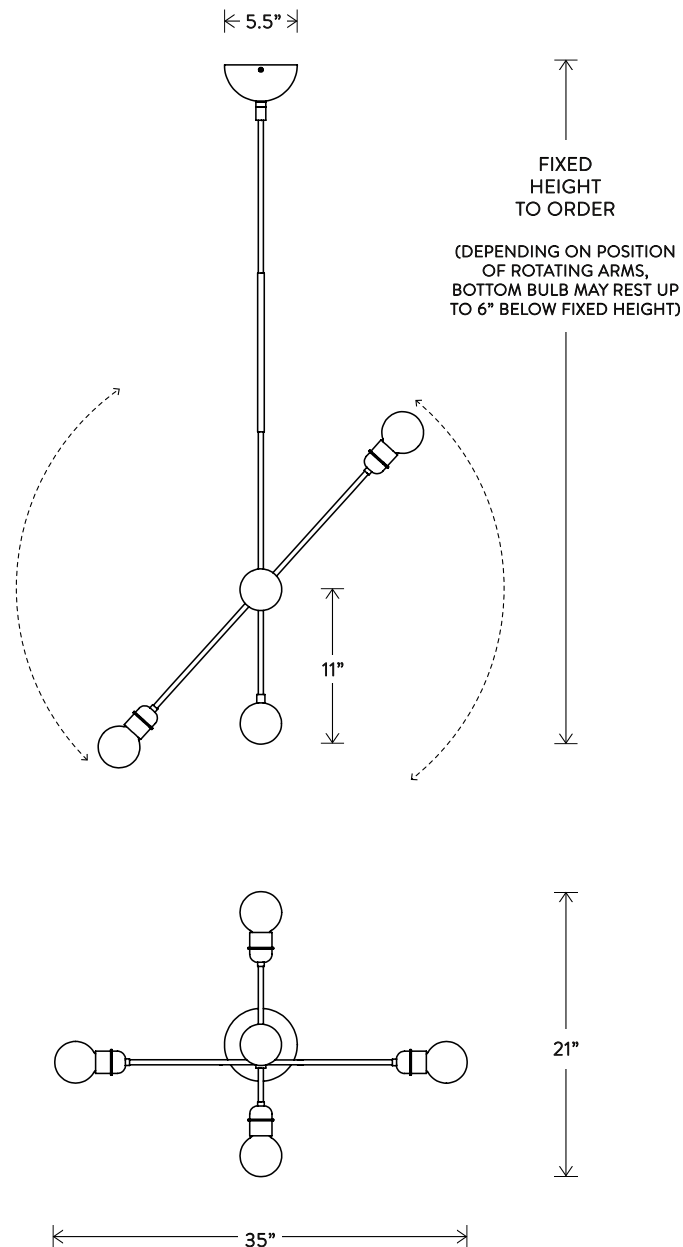

HIGHWIRE™

SMALL

INSPIRED BY THE SILHOUETTE OF FAMED FRENCH AERIALIST PHILIPPE PETIT AGAINST THE MANHATTAN SKYLINE. THE "BALANCE BAR" IS WRAPPED IN LEATHER AND CAN BE ROTATED ALONG ITS AXIS.

© 2013, APPARATUS LLC

APPARATUS

INFO@APPARATUSSTUDIO.COM / 646.527.9732

APPARATUSSTUDIO.COM

HIGHWIRE™

SMALL

DIMENSIONS: 21" D, ROTATING ARM 35" L
HEIGHT TO ORDER
INCLUDES UP TO 54"
ADDITIONAL HEIGHT \$10 PER INCH
MINIMUM HEIGHT 18"