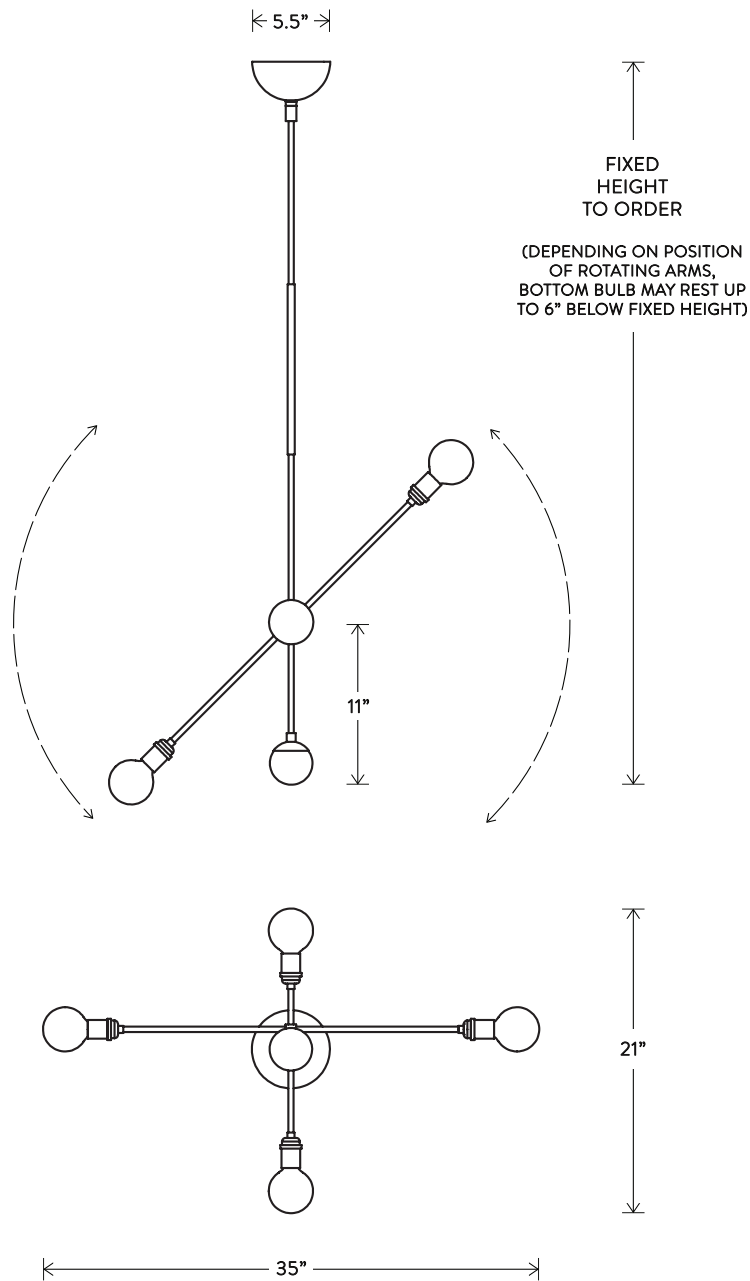

HIGHWIRE™

SMALL

INSPIRED BY THE SILHOUETTE OF FAMED FRENCH AERIALIST PHILIPPE PETIT AGAINST THE MANHATTAN SKYLINE. THE "BALANCE BAR" IS WRAPPED IN LEATHER AND CAN BE ROTATED ALONG ITS AXIS.

© 2013, APPARATUS LLC

APPARATUS

INFO@APPARATUSSTUDIO.COM / 646.527.9732

APPARATUSSTUDIO.COM

HIGHWIRE™

SMALL

DIMENSIONS: 21" D, ROTATING ARM 35" L
HEIGHT TO ORDER
INCLUDES UP TO 54"
ADDITIONAL HEIGHT \$10 PER INCH
MINIMUM HEIGHT 18"