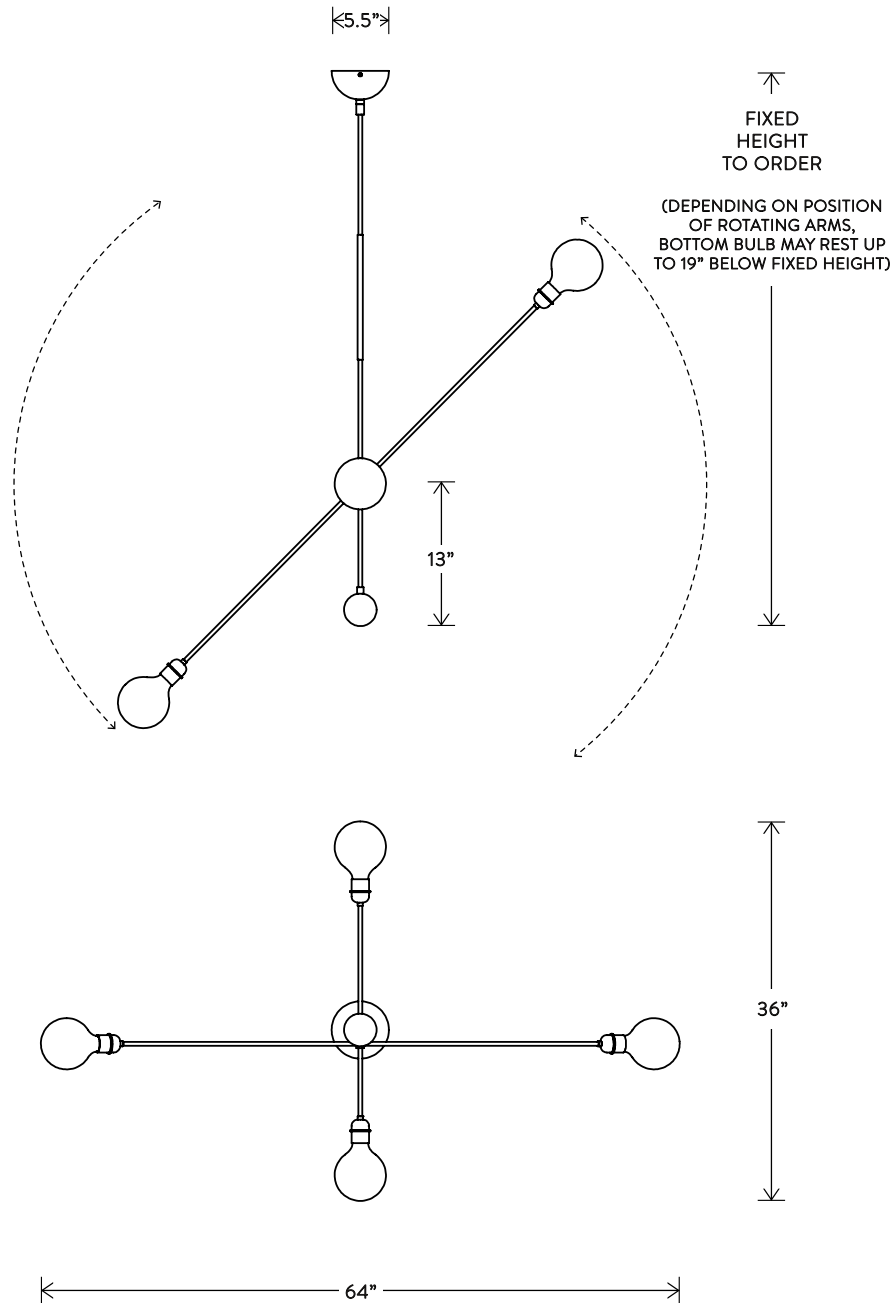

HIGHWIRE™

LARGE

INSPIRED BY THE SILHOUETTE OF FAMED FRENCH AERIALIST PHILIPPE PETIT AGAINST THE MANHATTAN SKYLINE. THE "BALANCE BAR" IS WRAPPED IN LEATHER AND CAN BE ROTATED ALONG ITS AXIS.

© 2013, APPARATUS LLC

APPARATUS

INFO@APPARATUSSTUDIO.COM / 646.527.9732

APPARATUSSTUDIO.COM

HIGHWIRE™

LARGE

DIMENSIONS: 36" D, ROTATING ARM 64" L
HEIGHT TO ORDER
INCLUDES UP TO 60"
ADDITIONAL HEIGHT \$10 PER INCH
MINIMUM HEIGHT 24"

LAMPING: MAX 60W EACH
4 3W DIMMABLE LED BULBS INCLUDED
200 LUMENS EACH, 2700K COLOR TEMPERATURE
BULB LIFE: 30,000 HOURS
120V: E26 GLOBE XL: CLEAR, Ø 5"
240V: E27 GLOBE XL: CLEAR, Ø 5"

CE / UL APPROVED
VOLTAGE: 120-240

FINISHED AND ASSEMBLED BY HAND IN NY FROM
DOMESTIC AND IMPORTED COMPONENTS.
CUSTOMIZATION AVAILABLE.
ALL PIECES MADE TO ORDER.
50% DEPOSIT REQUIRED.
BALANCE DUE PRIOR TO SHIPPING.
LEAD TIME APPROXIMATELY 8-10 WEEKS.