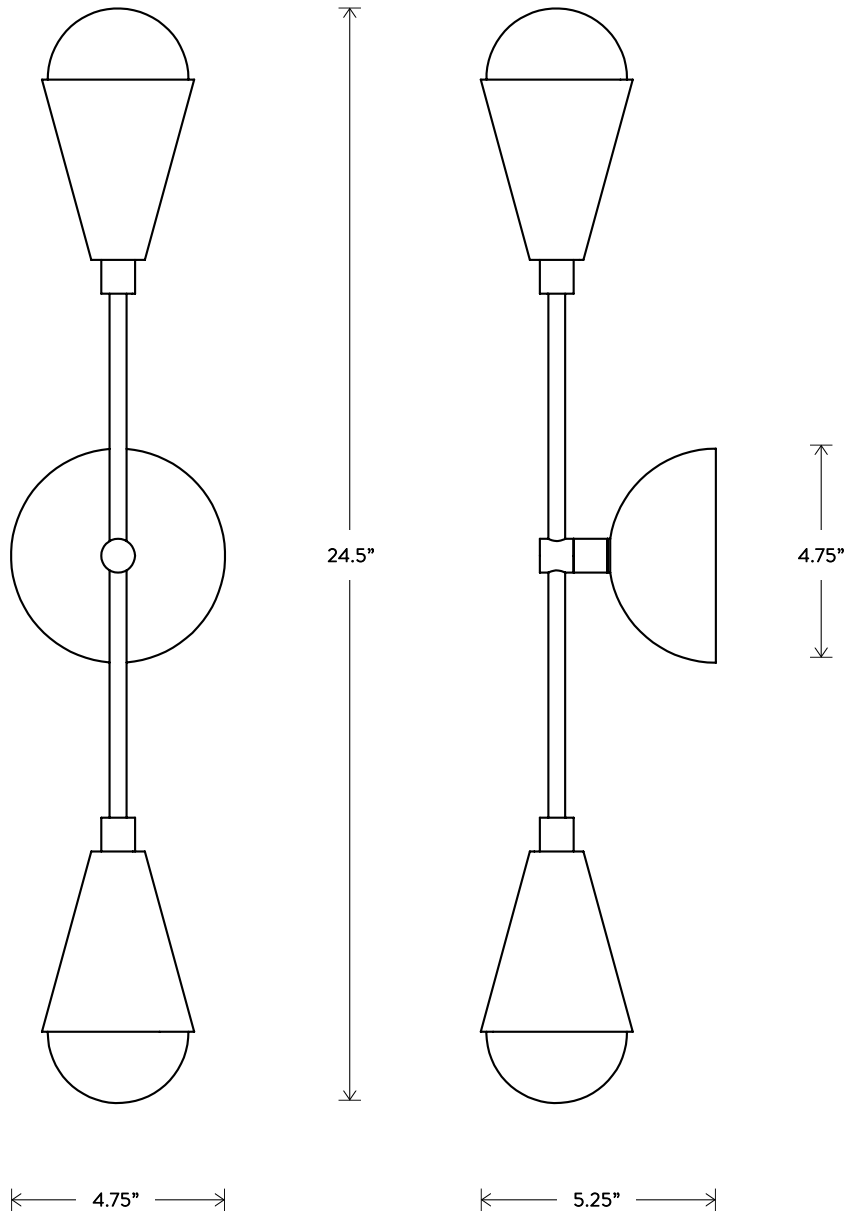

DYAD™

SCONCE

DIMENSIONS: 24.5" H, 4.75" W, 5.25" D

LAMPING: MAX 60W EACH
2 3W DIMMABLE LED BULBS INCLUDED
480 LUMENS EACH, 2500K COLOR TEMPERATURE
BULB LIFE: 30,000 HOURS
120V: E26 GLOBE LARGE, Ø 3"
240V: E27 GLOBE LARGE, Ø 3"

CE / UL APPROVED
VOLTAGE: 120-240

FINISHED AND ASSEMBLED BY HAND IN NY FROM
DOMESTIC AND IMPORTED COMPONENTS.
CUSTOMIZATION AVAILABLE.
ALL PIECES MADE TO ORDER.
50% DEPOSIT REQUIRED.
BALANCE DUE PRIOR TO SHIPPING.
LEAD TIME APPROXIMATELY 8-10 WEEKS.

$1350 BRASS
$1550 PORCELAIN
FINISHES TO ORDER
ADD 30% FOR TARNISHED SILVER

© 2013, APPARATUS LLC

APPARATUS

INFO@APPARATUSSTUDIO.COM / 646.527.9732

APPARATUSSTUDIO.COM