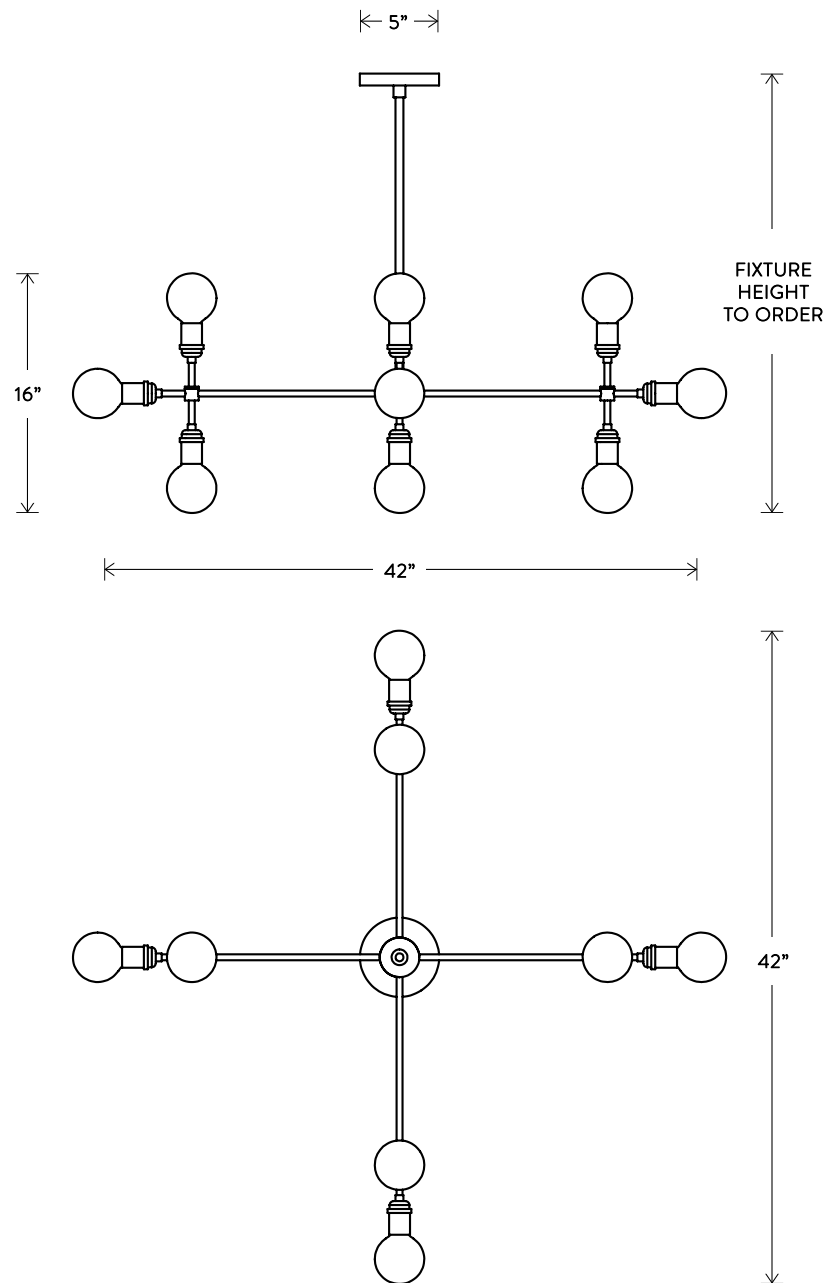

COMPASS™

DIMENSIONS: 42" W, 42" D

HEIGHT TO ORDER

INCLUDES UP TO 60"

ADDITIONAL HEIGHT $10 PER INCH BRASS,

$30 CALFSKIN

MINIMUM HEIGHT 20"

LAMPING: 12 TYPE A G25 BULBS MAX 60W EACH

25W BULBS INCLUDED

UL APPROVED

VOLTAGE: 120-240

FINISHED AND ASSEMBLED BY HAND IN NY FROM
DOMESTIC AND IMPORTED COMPONENTS.

CUSTOMIZATION AVAILABLE.

ALL PIECES MADE TO ORDER.

50% DEPOSIT REQUIRED.

BALANCE DUE PRIOR TO SHIPPING.

LEAD TIME APPROXIMATELY 8-10 WEEKS.

$4400 BRASS

$5400 W/ CALFSKIN

FINISHES TO ORDER

ADD 30% FOR TARNISHED SILVER

© 2012, APPARATUS LLC

APPARATUS

INFO@APPARATUSSTUDIO.COM / 646.527.9732

APPARATUSSTUDIO.COM