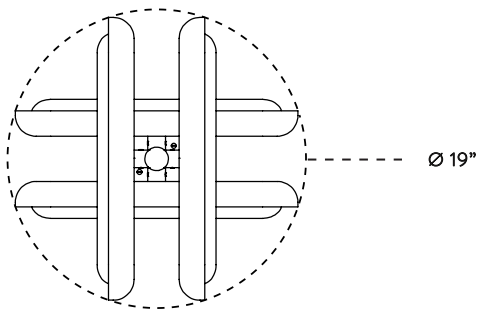

CIRCUIT™ 6

STACKED

THE CIRCUIT SERIES CREATES RHYTHM WITH THE REPETITION OF PURE SHAPES. A GLOWING GLASS CAPSULE NESTS IN A BRASS SHADE, BECOMING A CONTAINED FORM THAT MULTIPLIES TO CONSTRUCT LARGER FIXTURES.

© 2016, APPARATUS LLC

APPARATUS

INFO@APPARATUSSTUDIO.COM / 646.527.9732

APPARATUSSTUDIO.COM

CIRCUIT™ 6

STACKED

DIMENSIONS: $\varnothing 19$
HEIGHT TO ORDER
MINIMUM HEIGHT 32"
INCLUDES UP TO 60"
ADDITIONAL HEIGHT \$10 PER INCH