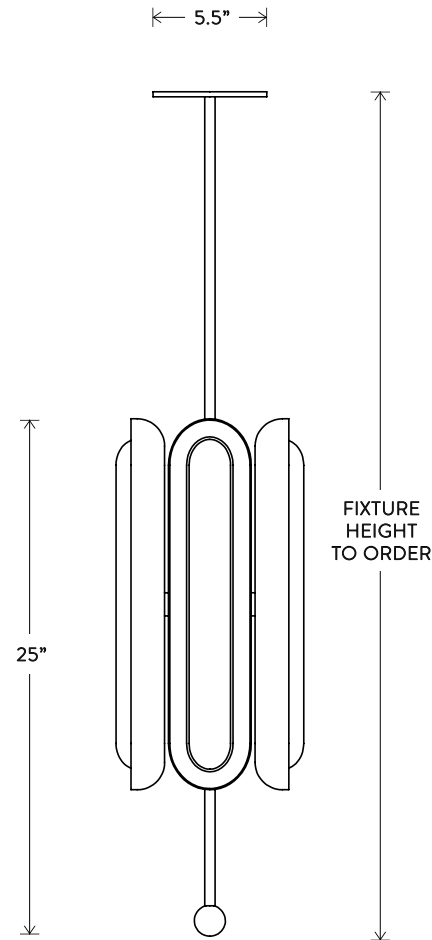

## CIRCUIT™ 4

VERTICAL

THE CIRCUIT SERIES CREATES RHYTHM WITH THE REPETITION OF PURE SHAPES. A GLOWING GLASS CAPSULE NESTS IN A BRASS SHADE, BECOMING A CONTAINED FORM THAT MULTIPLIES TO CONSTRUCT LARGER FIXTURES.

# CIRCUIT™ 4

VERTICAL

DIMENSIONS: Ø 9"  
HEIGHT TO ORDER  
MINIMUM HEIGHT 30"  
INCLUDES UP TO 60"  
ADDITIONAL HEIGHT \$10 PER INCH

LAMPING: 4 16W DIMMABLE LED MODULES  
1700 LUMENS EACH, 2700K COLOR TEMPERATURE  
LED ONBOARD DRIVER  
BULB LIFE: 50,000 HOURS  
VOLTAGE: 120-240