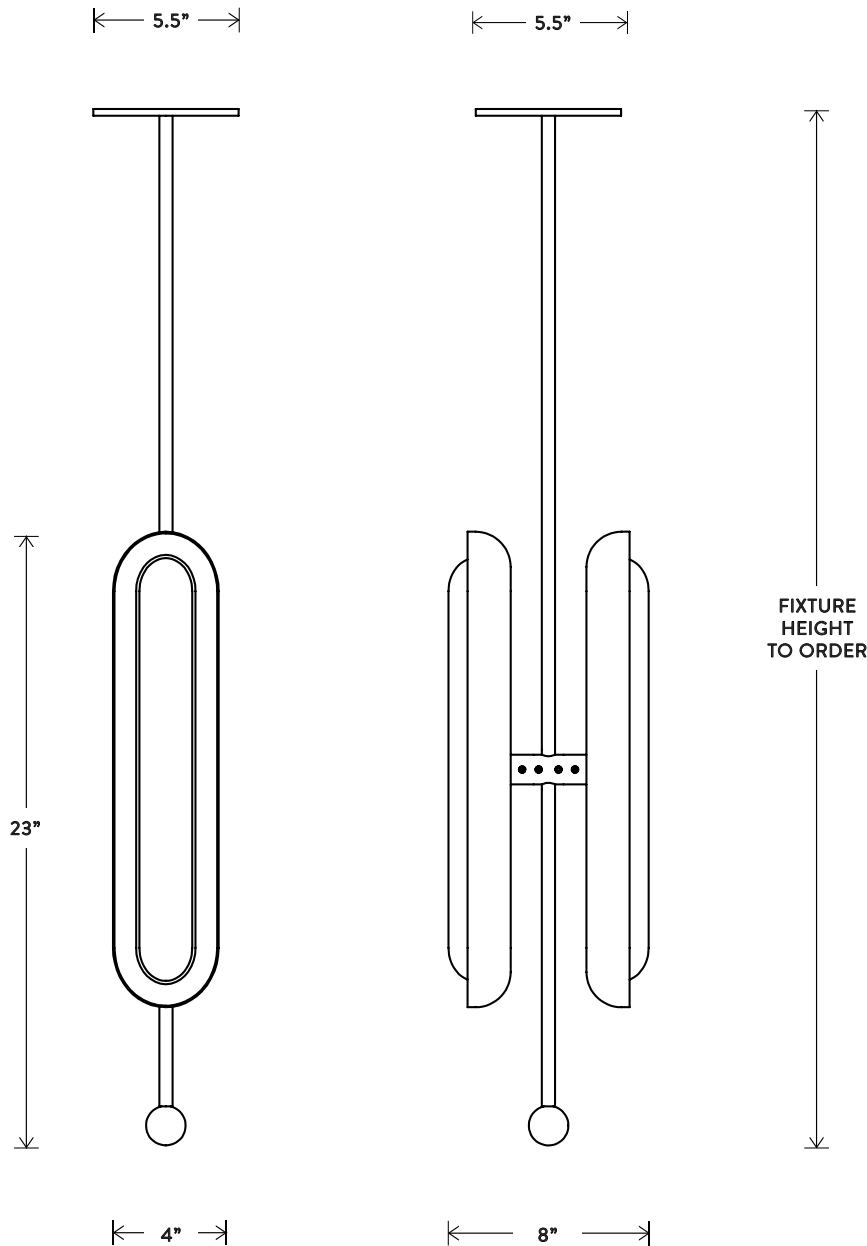

CIRCUIT™ 2 PENDANT VERTICAL

THE CIRCUIT SERIES CREATES RHYTHM WITH THE REPETITION OF PURE SHAPES. A GLOWING GLASS CAPSULE NESTS IN A BRASS SHADE, BECOMING A CONTAINED FORM THAT MULTIPLIES TO CONSTRUCT LARGER FIXTURES.

© 2016, APPARATUS LLC

APPARATUS

INFO@APPARATUSSTUDIO.COM / 646.527.9732

APPARATUSSTUDIO.COM

CIRCUIT™ 2 PENDANT VERTICAL

DIMENSIONS: 4" W, 8" D
HEIGHT TO ORDER
MINIMUM HEIGHT 28"
INCLUDES UP TO 60"
ADDITIONAL HEIGHT \$10 PER INCH

LAMPING: 2 16W DIMMABLE LED MODULES
1700 LUMENS EACH, 2700K COLOR TEMPERATURE
LED ONBOARD DRIVER
BULB LIFE: 50,000 HOURS
VOLTAGE: 120-240

FINISHED AND ASSEMBLED BY HAND IN NY FROM
DOMESTIC AND IMPORTED COMPONENTS.
CUSTOMIZATION AVAILABLE.
ALL PIECES MADE TO ORDER.
50% DEPOSIT REQUIRED.
BALANCE DUE PRIOR TO SHIPPING.
LEAD TIME APPROXIMATELY 8-10 WEEKS.