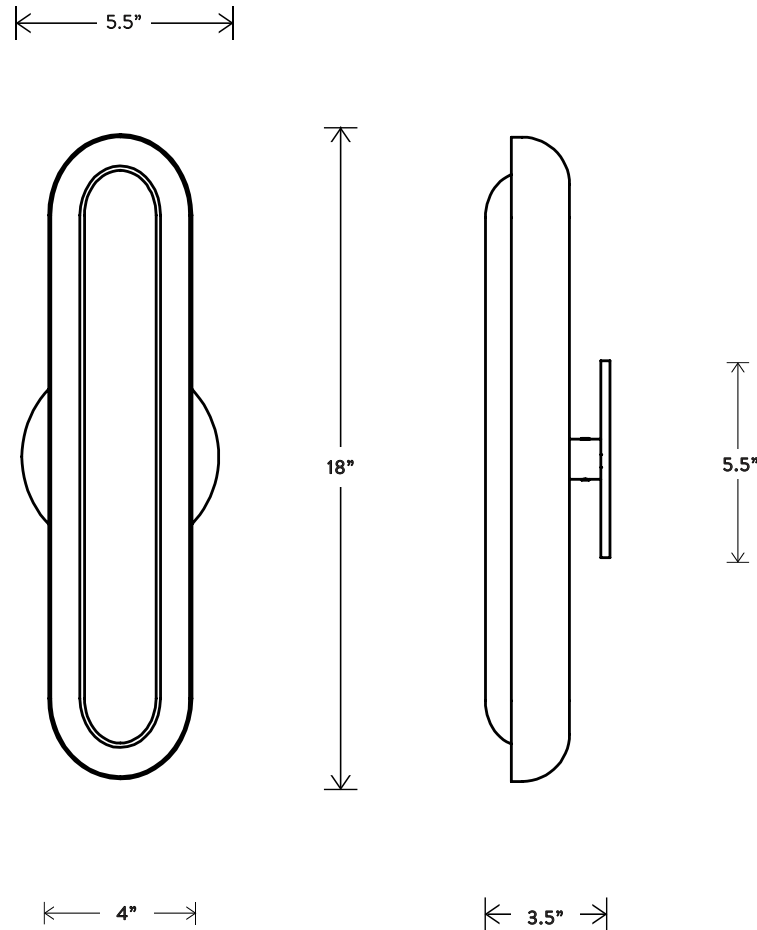

CIRCUIT™ 1

DIMENSIONS: 18" H, 5.5" W, 3.5" D

LAMPING: 1 16W DIMMABLE LED MODULE
1700 LUMENS, 2700K COLOR TEMPERATURE
LED ONBOARD DRIVER
BULB LIFE: 50,000 HOURS
VOLTAGE: 120-240

FINISHED AND ASSEMBLED BY HAND IN NY FROM
DOMESTIC AND IMPORTED COMPONENTS.
CUSTOMIZATION AVAILABLE.
ALL PIECES MADE TO ORDER.
50% DEPOSIT REQUIRED.
BALANCE DUE PRIOR TO SHIPPING.
LEAD TIME APPROXIMATELY 8-10 WEEKS.

$2300

$2450 TWO TONE BRASS: AGED BRASS SHADE
INTERIOR WITH BLACKENED BRASS EXTERIOR, ONLY.

FINISHES TO ORDER
ADD 30% FOR TARNISHED SILVER

REQUIRES A MAGNETIC LOW VOLTAGE DIMMER

© 2016, APPARATUS LLC

[← RETURN TO THUMBNAILS](#)

APPARATUS

INFO@APPARATUSSTUDIO.COM / 646.527.9732

APPARATUSSTUDIO.COM