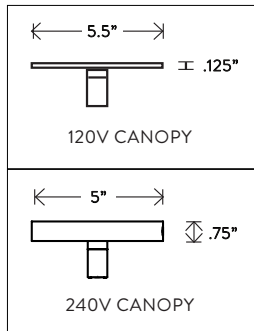

ARROW™

SMALL

THE REPRESENTATION OF AN ARROW IN ITS SIMPLEST FORM: A LINE SEGMENT WITH A TRIANGLE AFFIXED TO ONE END. THE TRAJECTORY OF THE ARROW IS DETERMINED BY WEIGHTS THAT REMAIN HIDDEN WITHIN THE FIXTURE. BRASS WITH OPTIONAL HAND-WRAPPED CALFSKIN OR MATTE PYTHON DETAIL.

© 2013, APPARATUS LLC

APPARATUS

INFO@APPARATUSSTUDIO.COM / 646.527.9732

APPARATUSSTUDIO.COM

ARROW™

SMALL

FIXED
HEIGHT
TO ORDER

~7-9"

25"

DIMENSIONS: 25" W, 42" L
HEIGHT TO ORDER
INCLUDES UP TO 60"
ADDITIONAL HEIGHT \$10 PER INCH BRASS,
\$30 CALFSKIN, \$45 PYTHON
MINIMUM HEIGHT 13"

LAMPING: MAX 60W EACH
3 3W DIMMABLE LED BULBS INCLUDED
240 LUMENS EACH, 2500K COLOR TEMPERATURE
BULB LIFE: 30,000 HOURS
120V: E12 GLOBE SM: MATTE WHITE, Ø 1.75"
240V: E14 GLOBE SM: MATTE WHITE, Ø 1.75"

CE / UL APPROVED
VOLTAGE: 120-240

FINISHED AND ASSEMBLED BY HAND IN NY FROM
DOMESTIC AND IMPORTED COMPONENTS.
CUSTOMIZATION AVAILABLE.
ALL PIECES MADE TO ORDER.
50% DEPOSIT REQUIRED.
BALANCE DUE PRIOR TO SHIPPING.
LEAD TIME APPROXIMATELY 8-10 WEEKS.