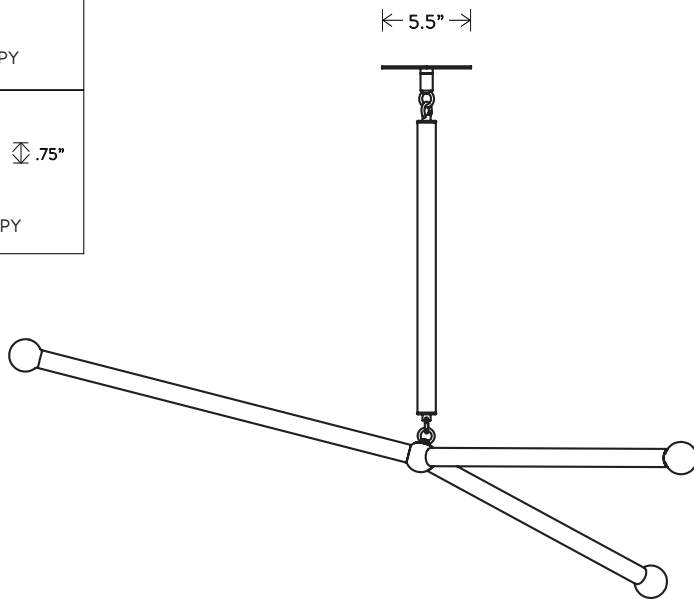

ARROW™

SMALL

THE REPRESENTATION OF AN ARROW IN ITS SIMPLEST FORM: A LINE SEGMENT WITH A TRIANGLE AFFIXED TO ONE END. THE TRAJECTORY OF THE ARROW IS DETERMINED BY WEIGHTS THAT REMAIN HIDDEN WITHIN THE FIXTURE. BRASS WITH OPTIONAL HAND-WRAPPED CALFSKIN OR MATTE PYTHON DETAIL.

© 2013, APPARATUS LLC

APPARATUS

INFO@APPARATUSSTUDIO.COM / 646.527.9732

APPARATUSSTUDIO.COM

ARROW™

SMALL

FIXED
HEIGHT
TO ORDER

~7-9"

25"

DIMENSIONS: 25" W, 42" L
HEIGHT TO ORDER
INCLUDES UP TO 60"
ADDITIONAL HEIGHT \$10 PER INCH BRASS,
\$30 CALFSKIN, \$45 PYTHON
MINIMUM HEIGHT 13"

LAMPING: MAX 60W EACH
3 3W DIMMABLE LED BULBS INCLUDED
240 LUMENS EACH, 2500K COLOR TEMPERATURE
BULB LIFE: 30,000 HOURS
120V: E12 GLOBE SM: MATTE WHITE, Ø 1.75"
240V: E14 GLOBE SM: MATTE WHITE, Ø 1.75"

CE / UL APPROVED
VOLTAGE: 120-240

FINISHED AND ASSEMBLED BY HAND IN NY FROM
DOMESTIC AND IMPORTED COMPONENTS.
CUSTOMIZATION AVAILABLE.
ALL PIECES MADE TO ORDER.
50% DEPOSIT REQUIRED.
BALANCE DUE PRIOR TO SHIPPING.
LEAD TIME APPROXIMATELY 8-10 WEEKS.