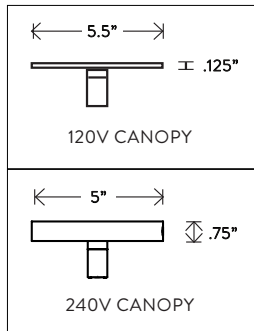

ARROW™

LARGE

THE REPRESENTATION OF AN ARROW IN ITS SIMPLEST FORM : A LINE SEGMENT WITH A TRIANGLE AFFIXED TO ONE END. THE TRAJECTORY OF THE ARROW IS DETERMINED BY WEIGHTS THAT REMAIN HIDDEN WITHIN THE FIXTURE. BRASS WITH OPTIONAL HAND-WRAPPED CALFSKIN OR MATTE PYTHON DETAIL.

© 2013, APPARATUS LLC

APPARATUS

INFO@APPARATUSSTUDIO.COM / 646.527.9732

APPARATUSSTUDIO.COM

ARROW™

LARGE

FIXED
HEIGHT
TO ORDER

~10-12"

36"

DIMENSIONS: 36" W, 64"L
HEIGHT TO ORDER
INCLUDES UP TO 60"
ADDITIONAL HEIGHT \$10 PER INCH BRASS,
\$30 CALFSKIN, \$45 PYTHON
MINIMUM HEIGHT 15"

120 V LAMPING:
3 G25 BULBS MAX 60W EACH
25W MATTE WHITE BULBS INCLUDED