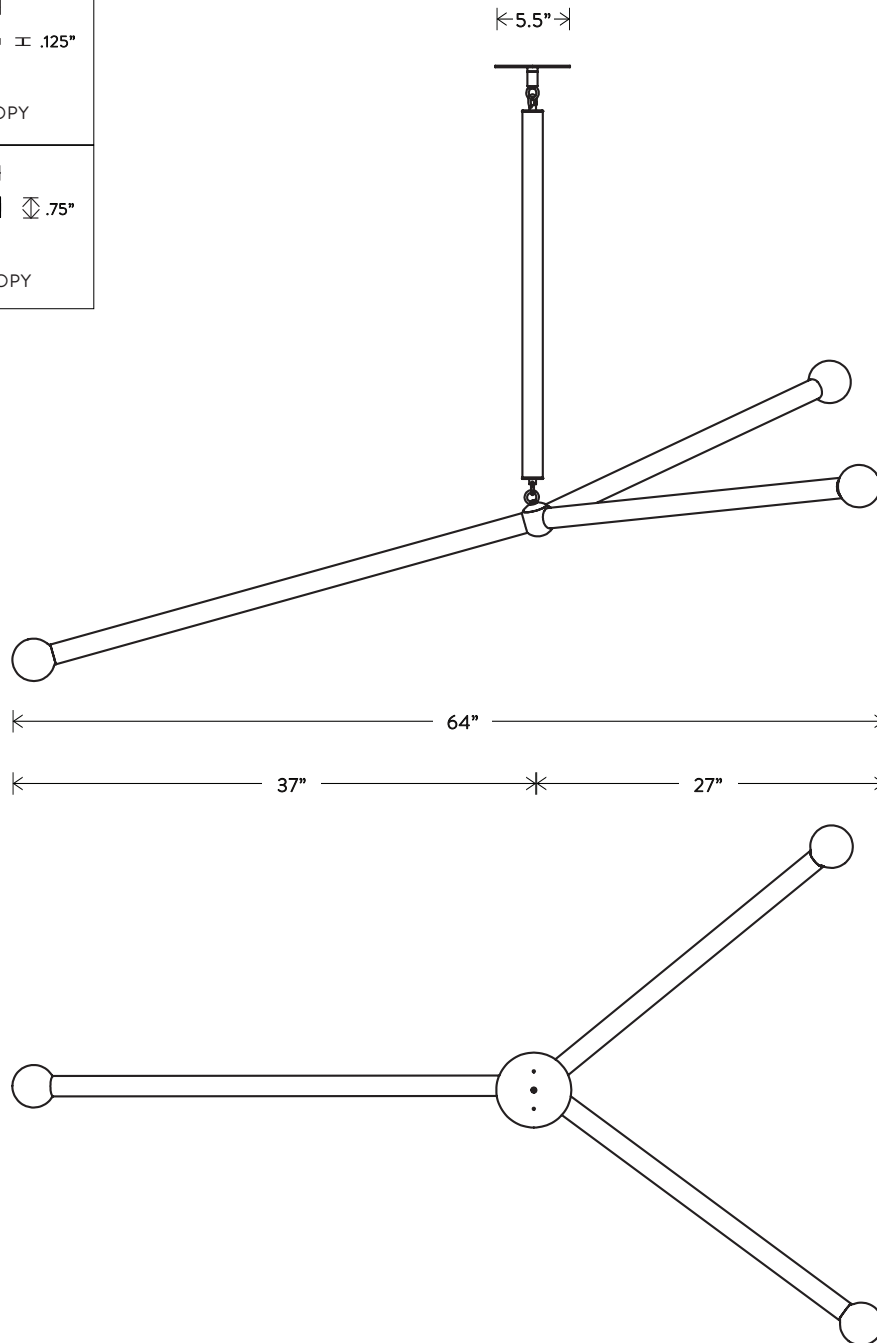

ARROW™

LARGE

THE REPRESENTATION OF AN ARROW IN ITS SIMPLEST FORM : A LINE SEGMENT WITH A TRIANGLE AFFIXED TO ONE END. THE TRAJECTORY OF THE ARROW IS DETERMINED BY WEIGHTS THAT REMAIN HIDDEN WITHIN THE FIXTURE. BRASS WITH OPTIONAL HAND-WRAPPED CALFSKIN OR MATTE PYTHON DETAIL.

© 2013, APPARATUS LLC

APPARATUS

INFO@APPARATUSSTUDIO.COM / 646.527.9732

APPARATUSSTUDIO.COM

ARROW™

LARGE

FIXED
HEIGHT
TO ORDER

~10-12"

36"

DIMENSIONS: 36" W, 64"L
HEIGHT TO ORDER
INCLUDES UP TO 60"
ADDITIONAL HEIGHT \$10 PER INCH BRASS,
\$30 CALFSKIN, \$45 PYTHON
MINIMUM HEIGHT 15"

LAMPING: MAX 60W EACH
3 6W DIMMABLE LED BULBS INCLUDED
480 LUMENS EACH, 2500K COLOR TEMPERATURE
BULB LIFE: 30,000 HOURS
120V: E26 GLOBE LG: MATTE WHITE, Ø 3"
240V: E27 GLOBE LG: MATTE WHITE, Ø 3"

CE / UL APPROVED
VOLTAGE: 120-240

FINISHED AND ASSEMBLED BY HAND IN NY FROM
DOMESTIC AND IMPORTED COMPONENTS.
CUSTOMIZATION AVAILABLE.
ALL PIECES MADE TO ORDER.
50% DEPOSIT REQUIRED.
BALANCE DUE PRIOR TO SHIPPING.
LEAD TIME APPROXIMATELY 8-10 WEEKS.