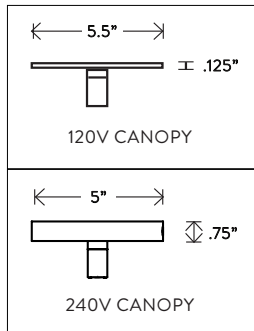

ARROW™

LARGE

THE REPRESENTATION OF AN ARROW IN ITS SIMPLEST FORM : A LINE SEGMENT WITH A TRIANGLE AFFIXED TO ONE END. THE TRAJECTORY OF THE ARROW IS DETERMINED BY WEIGHTS THAT REMAIN HIDDEN WITHIN THE FIXTURE. BRASS WITH OPTIONAL HAND-WRAPPED CALFSKIN OR MATTE PYTHON DETAIL.

© 2013, APPARATUS LLC

APPARATUS

INFO@APPARATUSSTUDIO.COM / 646.527.9732

APPARATUSSTUDIO.COM

ARROW™

LARGE

FIXED
HEIGHT
TO ORDER

~10-12"

36"

DIMENSIONS: 36" W, 64"L
HEIGHT TO ORDER
INCLUDES UP TO 60"
ADDITIONAL HEIGHT \$10 PER INCH BRASS,
\$30 CALFSKIN, \$45 PYTHON
MINIMUM HEIGHT 15"

LAMPING: MAX 60W EACH
3 6W DIMMABLE LED BULBS INCLUDED
480 LUMENS EACH, 2500K COLOR TEMPERATURE
BULB LIFE: 30,000 HOURS
120V: E26 GLOBE LG: MATTE WHITE, Ø 3"
240V: E27 GLOBE LG: MATTE WHITE, Ø 3"

CE / UL APPROVED
VOLTAGE: 120-240

FINISHED AND ASSEMBLED BY HAND IN NY FROM
DOMESTIC AND IMPORTED COMPONENTS.
CUSTOMIZATION AVAILABLE.
ALL PIECES MADE TO ORDER.
50% DEPOSIT REQUIRED.
BALANCE DUE PRIOR TO SHIPPING.
LEAD TIME APPROXIMATELY 8-10 WEEKS.