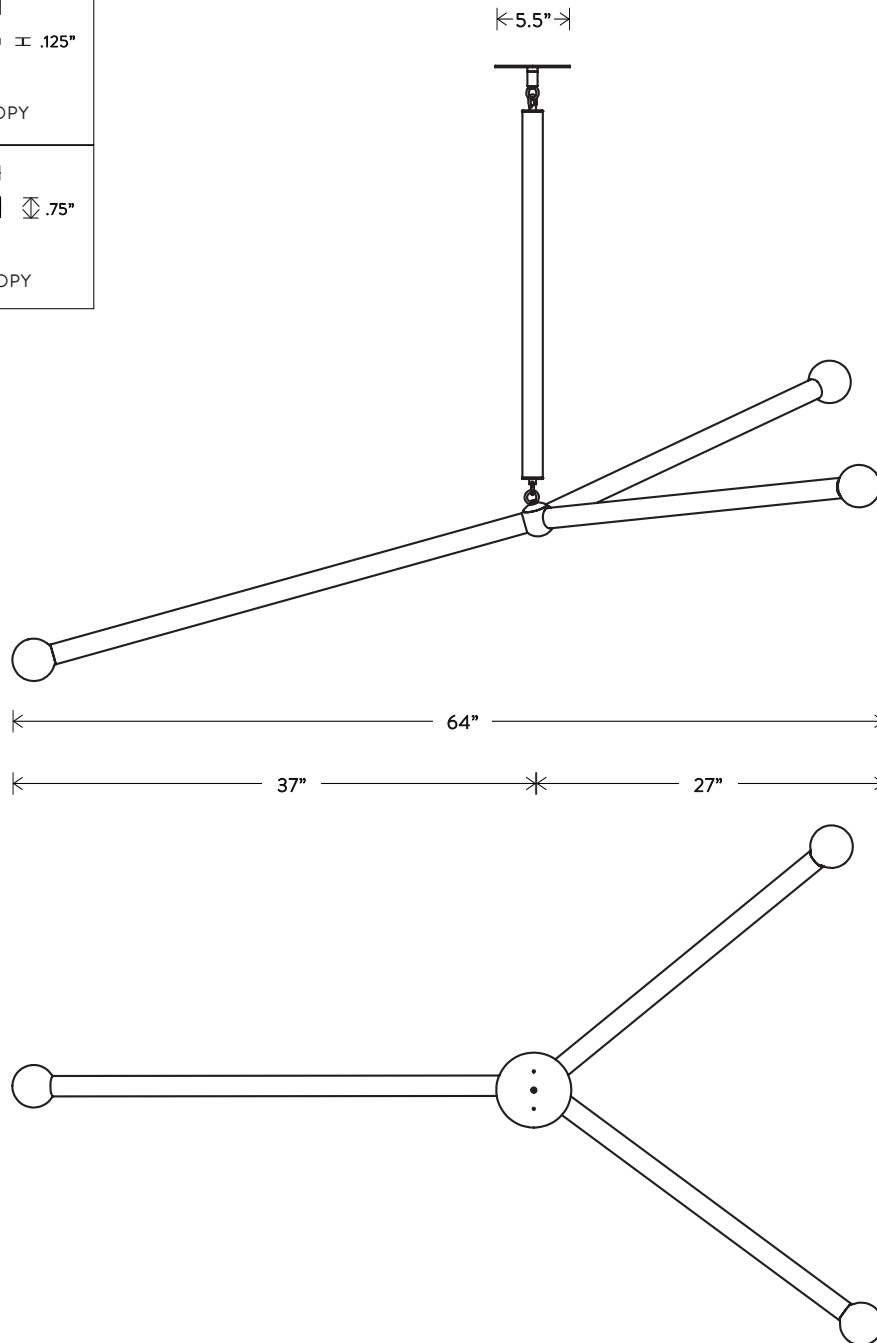

ARROW™

LARGE

THE REPRESENTATION OF AN ARROW IN ITS SIMPLEST FORM : A LINE SEGMENT WITH A TRIANGLE AFFIXED TO ONE END. THE TRAJECTORY OF THE ARROW IS DETERMINED BY WEIGHTS THAT REMAIN HIDDEN WITHIN THE FIXTURE. BRASS WITH OPTIONAL HAND-WRAPPED CALFSKIN OR MATTE PYTHON DETAIL.

© 2013, APPARATUS LLC

APPARATUS

INFO@APPARATUSSTUDIO.COM / 646.527.9732

APPARATUSSTUDIO.COM

ARROW™

LARGE

FIXED
HEIGHT
TO ORDER

~10-12"

36"

DIMENSIONS: 36" W, 64"L
HEIGHT TO ORDER
INCLUDES UP TO 60"
ADDITIONAL HEIGHT \$10 PER INCH BRASS,
\$30 CALFSKIN, \$45 PYTHON
MINIMUM HEIGHT 15"

120 V LAMPING:
3 G25 BULBS MAX 60W EACH
25W MATTE WHITE BULBS INCLUDED